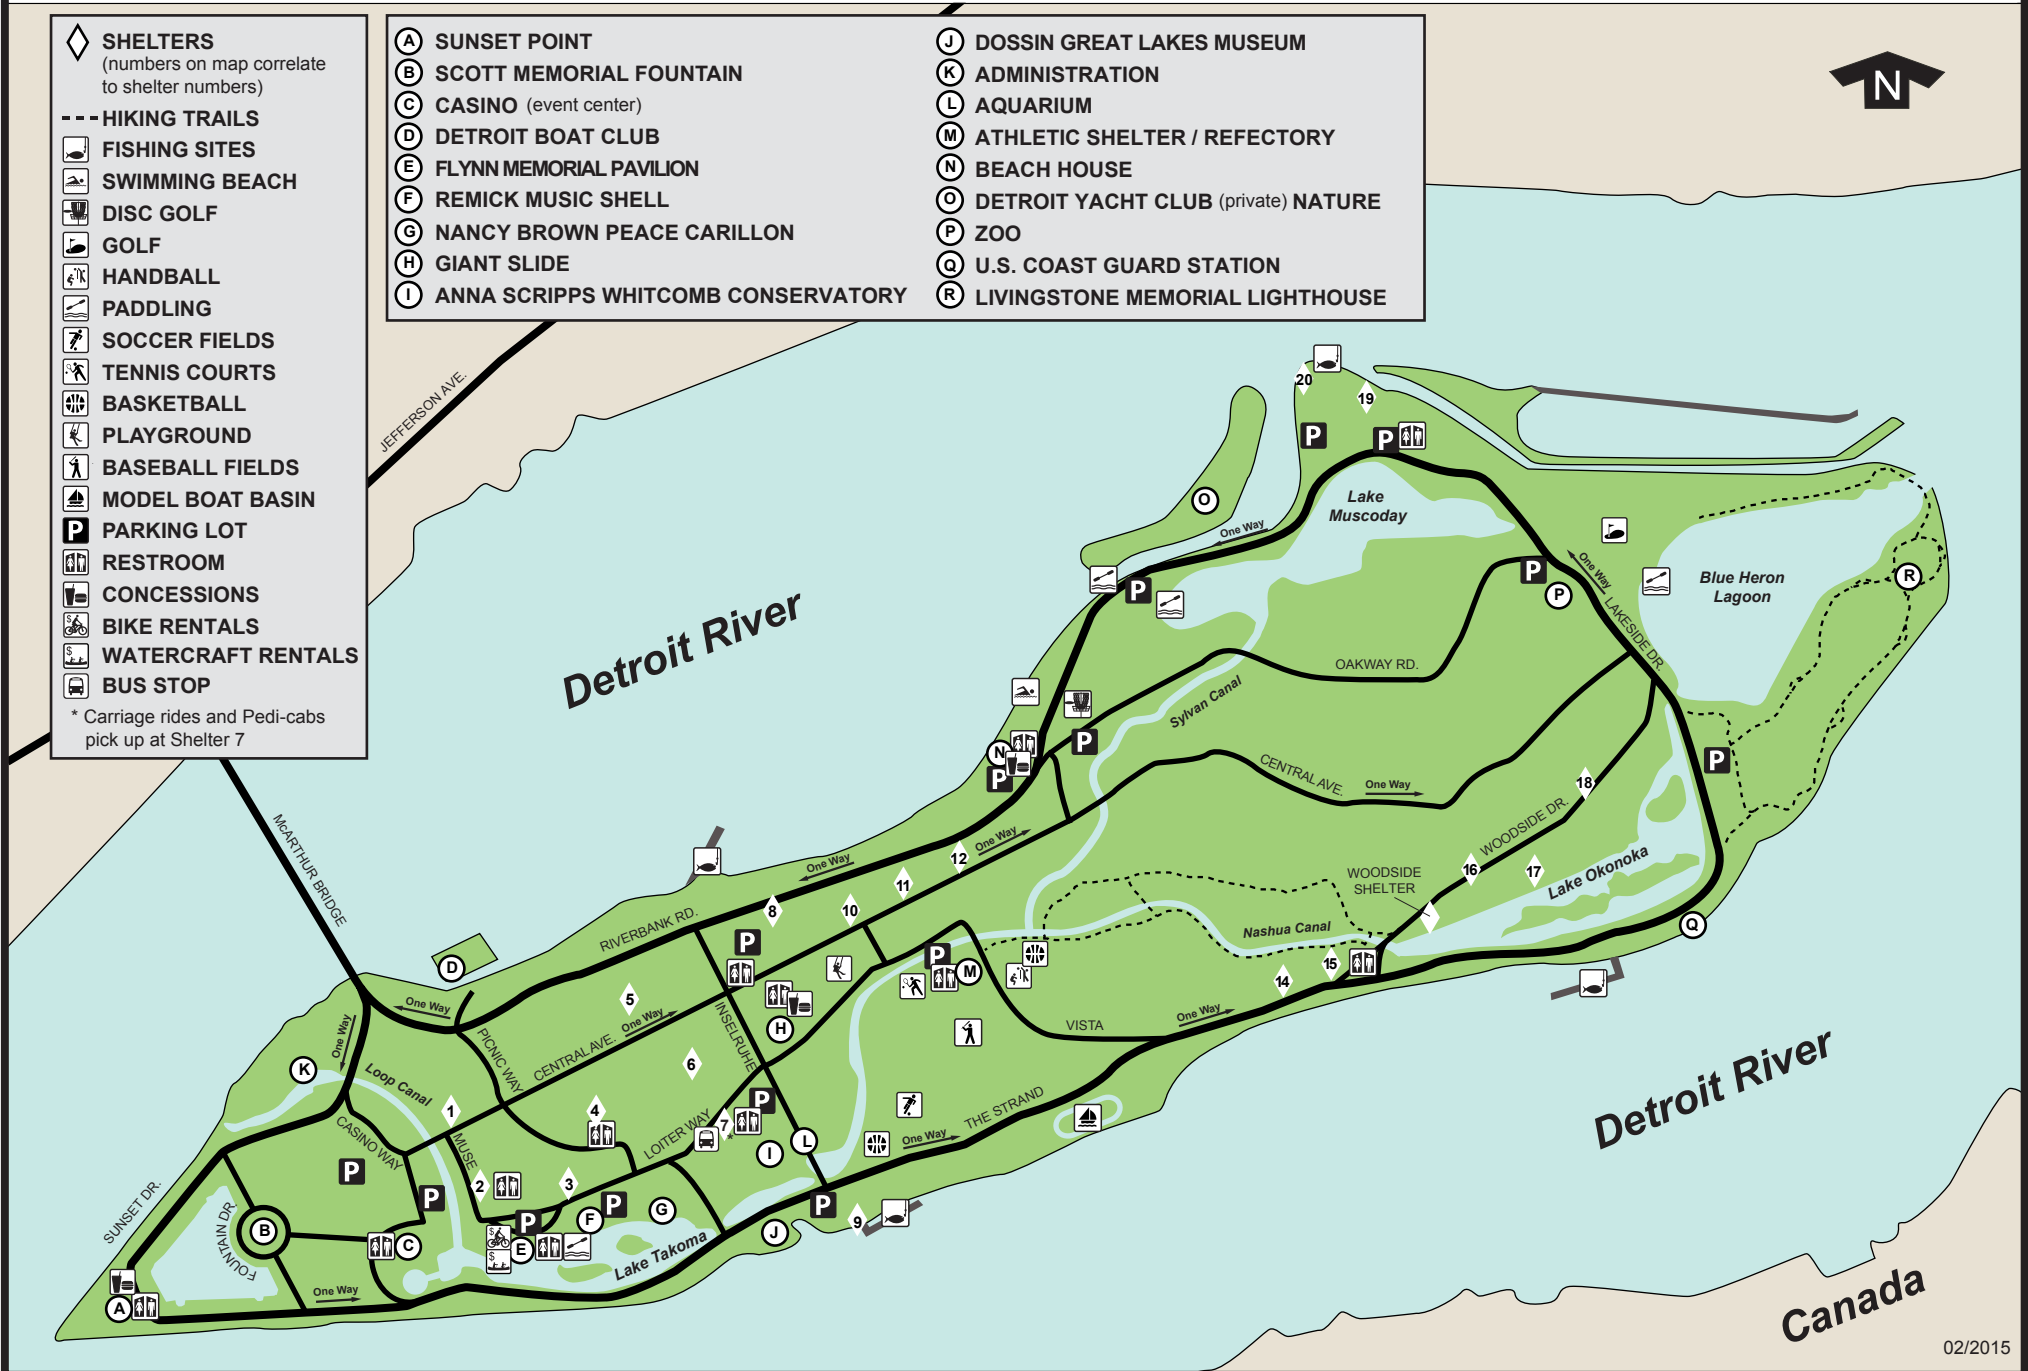

# Belle Isle Park

-  **SHELTERS**  
(numbers on map correlate to shelter numbers)
  - HIKING TRAILS**
  -  **FISHING SITES**
  -  **SWIMMING BEACH**
  -  **DISC GOLF**
  -  **GOLF**
  -  **HANDBALL**
  -  **PADDLING**
  -  **SOCCER FIELDS**
  -  **TENNIS COURTS**
  -  **BASKETBALL**
  -  **PLAYGROUND**
  -  **BASEBALL FIELDS**
  -  **MODEL BOAT BASIN**
  - P** **PARKING LOT**
  -  **RESTROOM**
  -  **CONCESSIONS**
  -  **BIKE RENTALS**
  -  **WATERCRAFT RENTALS**
  -  **BUS STOP**
- \* Carriage rides and Pedi-cabs pick up at Shelter 7

- (A)** SUNSET POINT
- (B)** SCOTT MEMORIAL FOUNTAIN
- (C)** CASINO (event center)
- (D)** DETROIT BOAT CLUB
- (E)** FLYNN MEMORIAL PAVILION
- (F)** REMICK MUSIC SHELL
- (G)** NANCY BROWN PEACE CARILLON
- (H)** GIANT SLIDE
- (I)** ANNA SCRIPPS WHITCOMB CONSERVATORY
- (J)** DOSSIN GREAT LAKES MUSEUM
- (K)** ADMINISTRATION
- (L)** AQUARIUM
- (M)** ATHLETIC SHELTER / REFECTORY
- (N)** BEACH HOUSE
- (O)** DETROIT YACHT CLUB (private) NATURE
- (P)** ZOO
- (Q)** U.S. COAST GUARD STATION
- (R)** LIVINGSTONE MEMORIAL LIGHTHOUSE

Canada