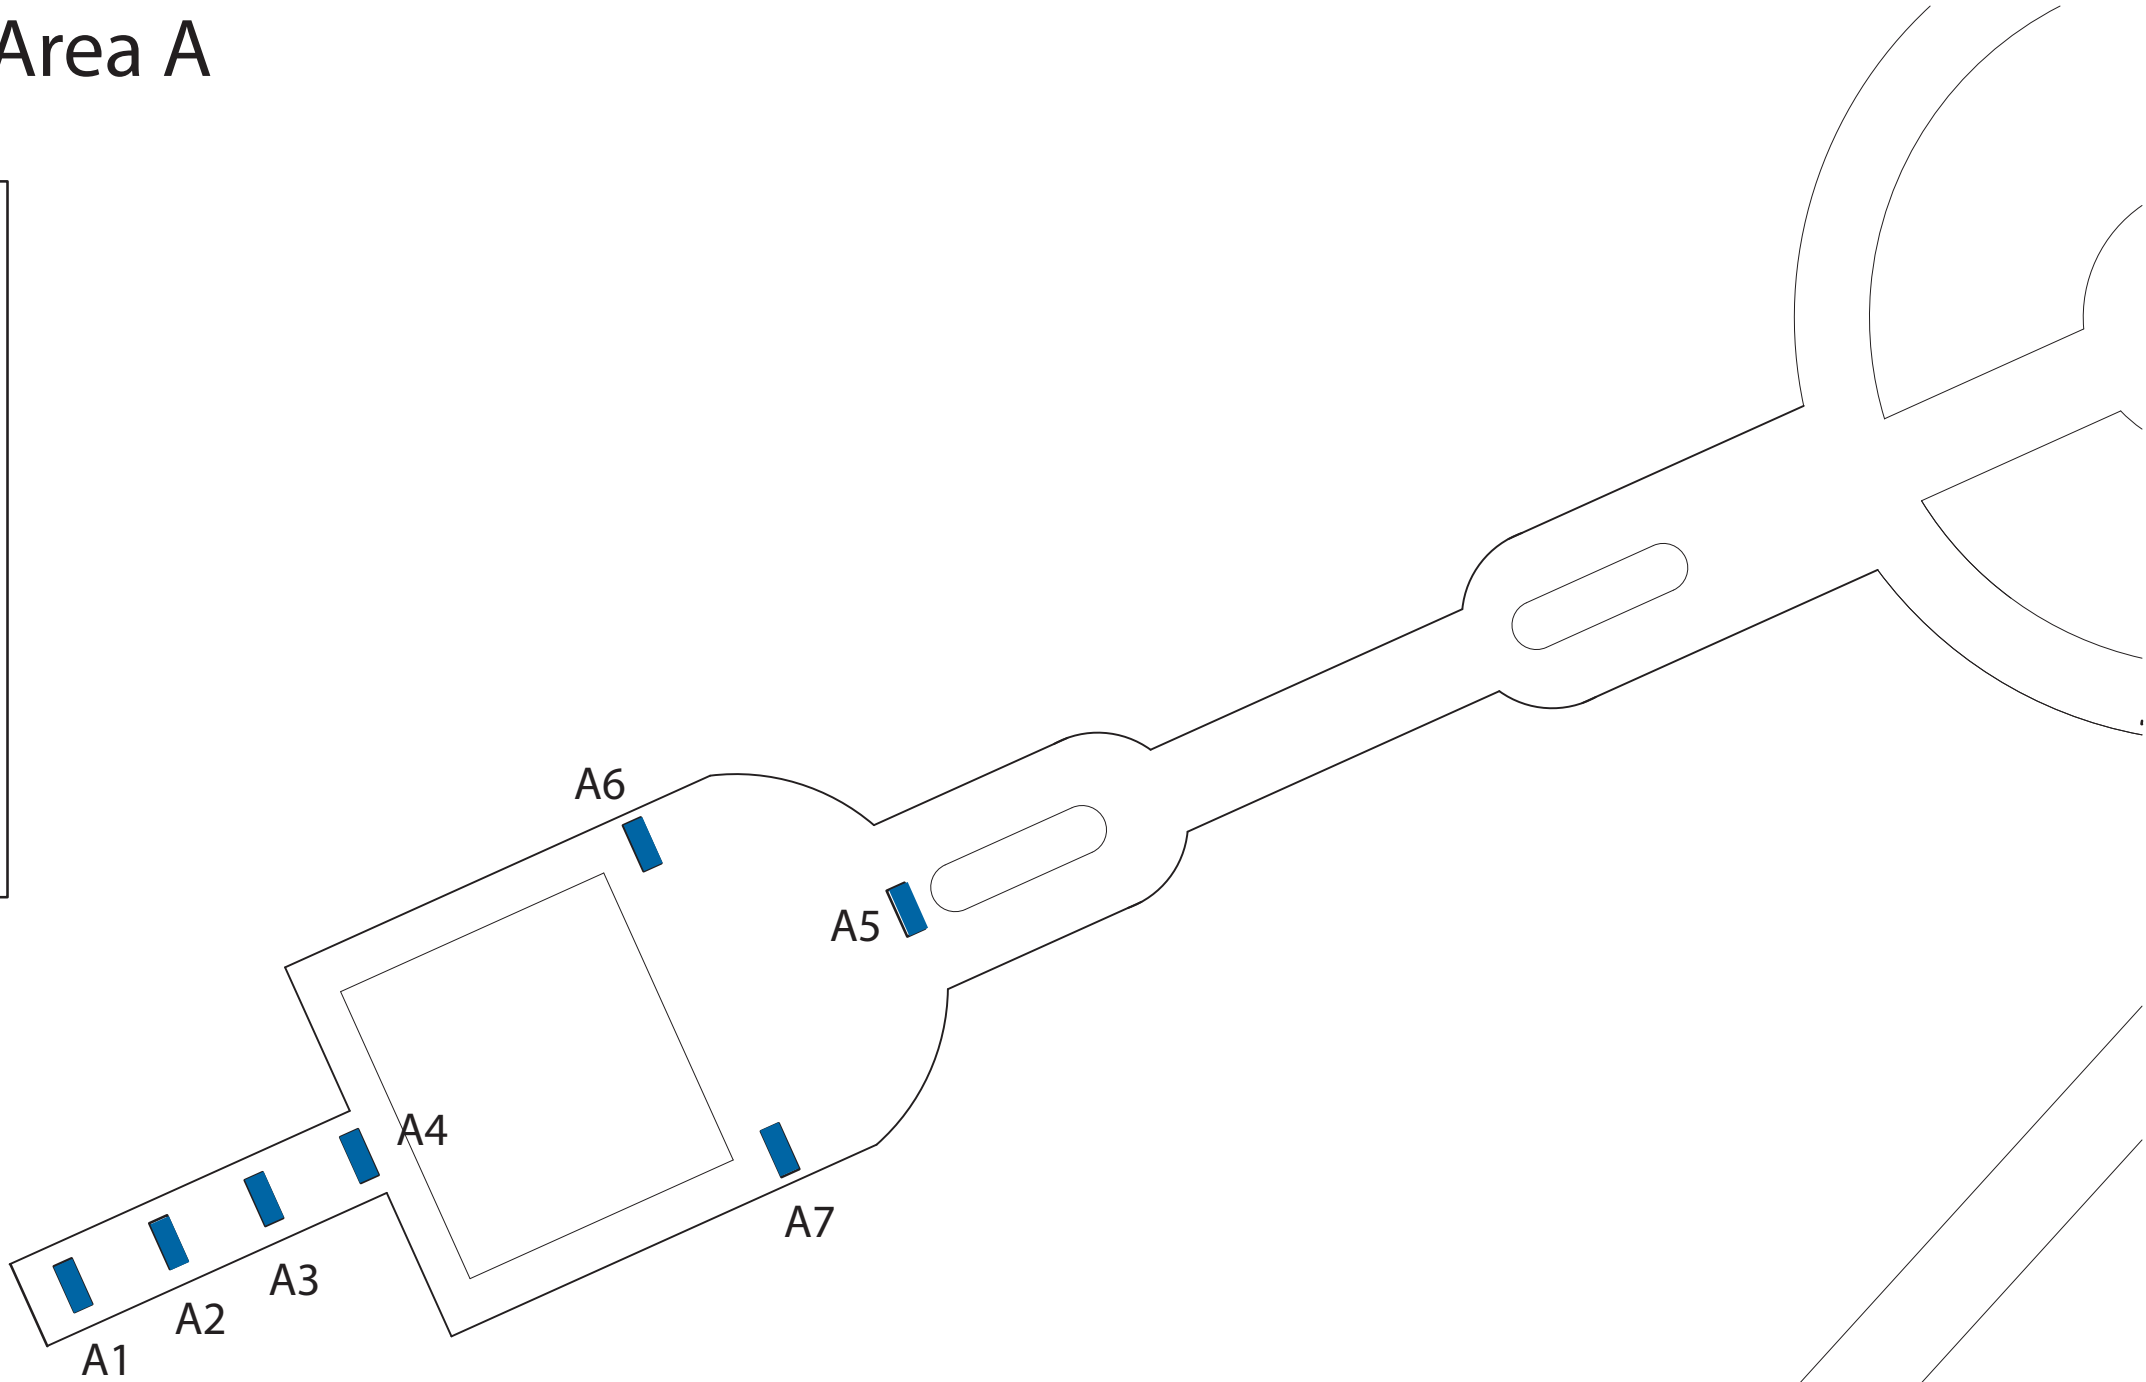

Belle Isle Paver Locator

Belle Isle Paver Locator: Area A

-  indicates installed paver
-  indicates vacant paver

Belle Isle Paver Locator: Area B

 indicates installed paver

 indicates vacant paver

Belle Isle Paver Locator: Area C

-  indicates installed paver
-  indicates vacant paver

Belle Isle Paver Locator: Area D

-  indicates installed paver
-  indicates vacant paver