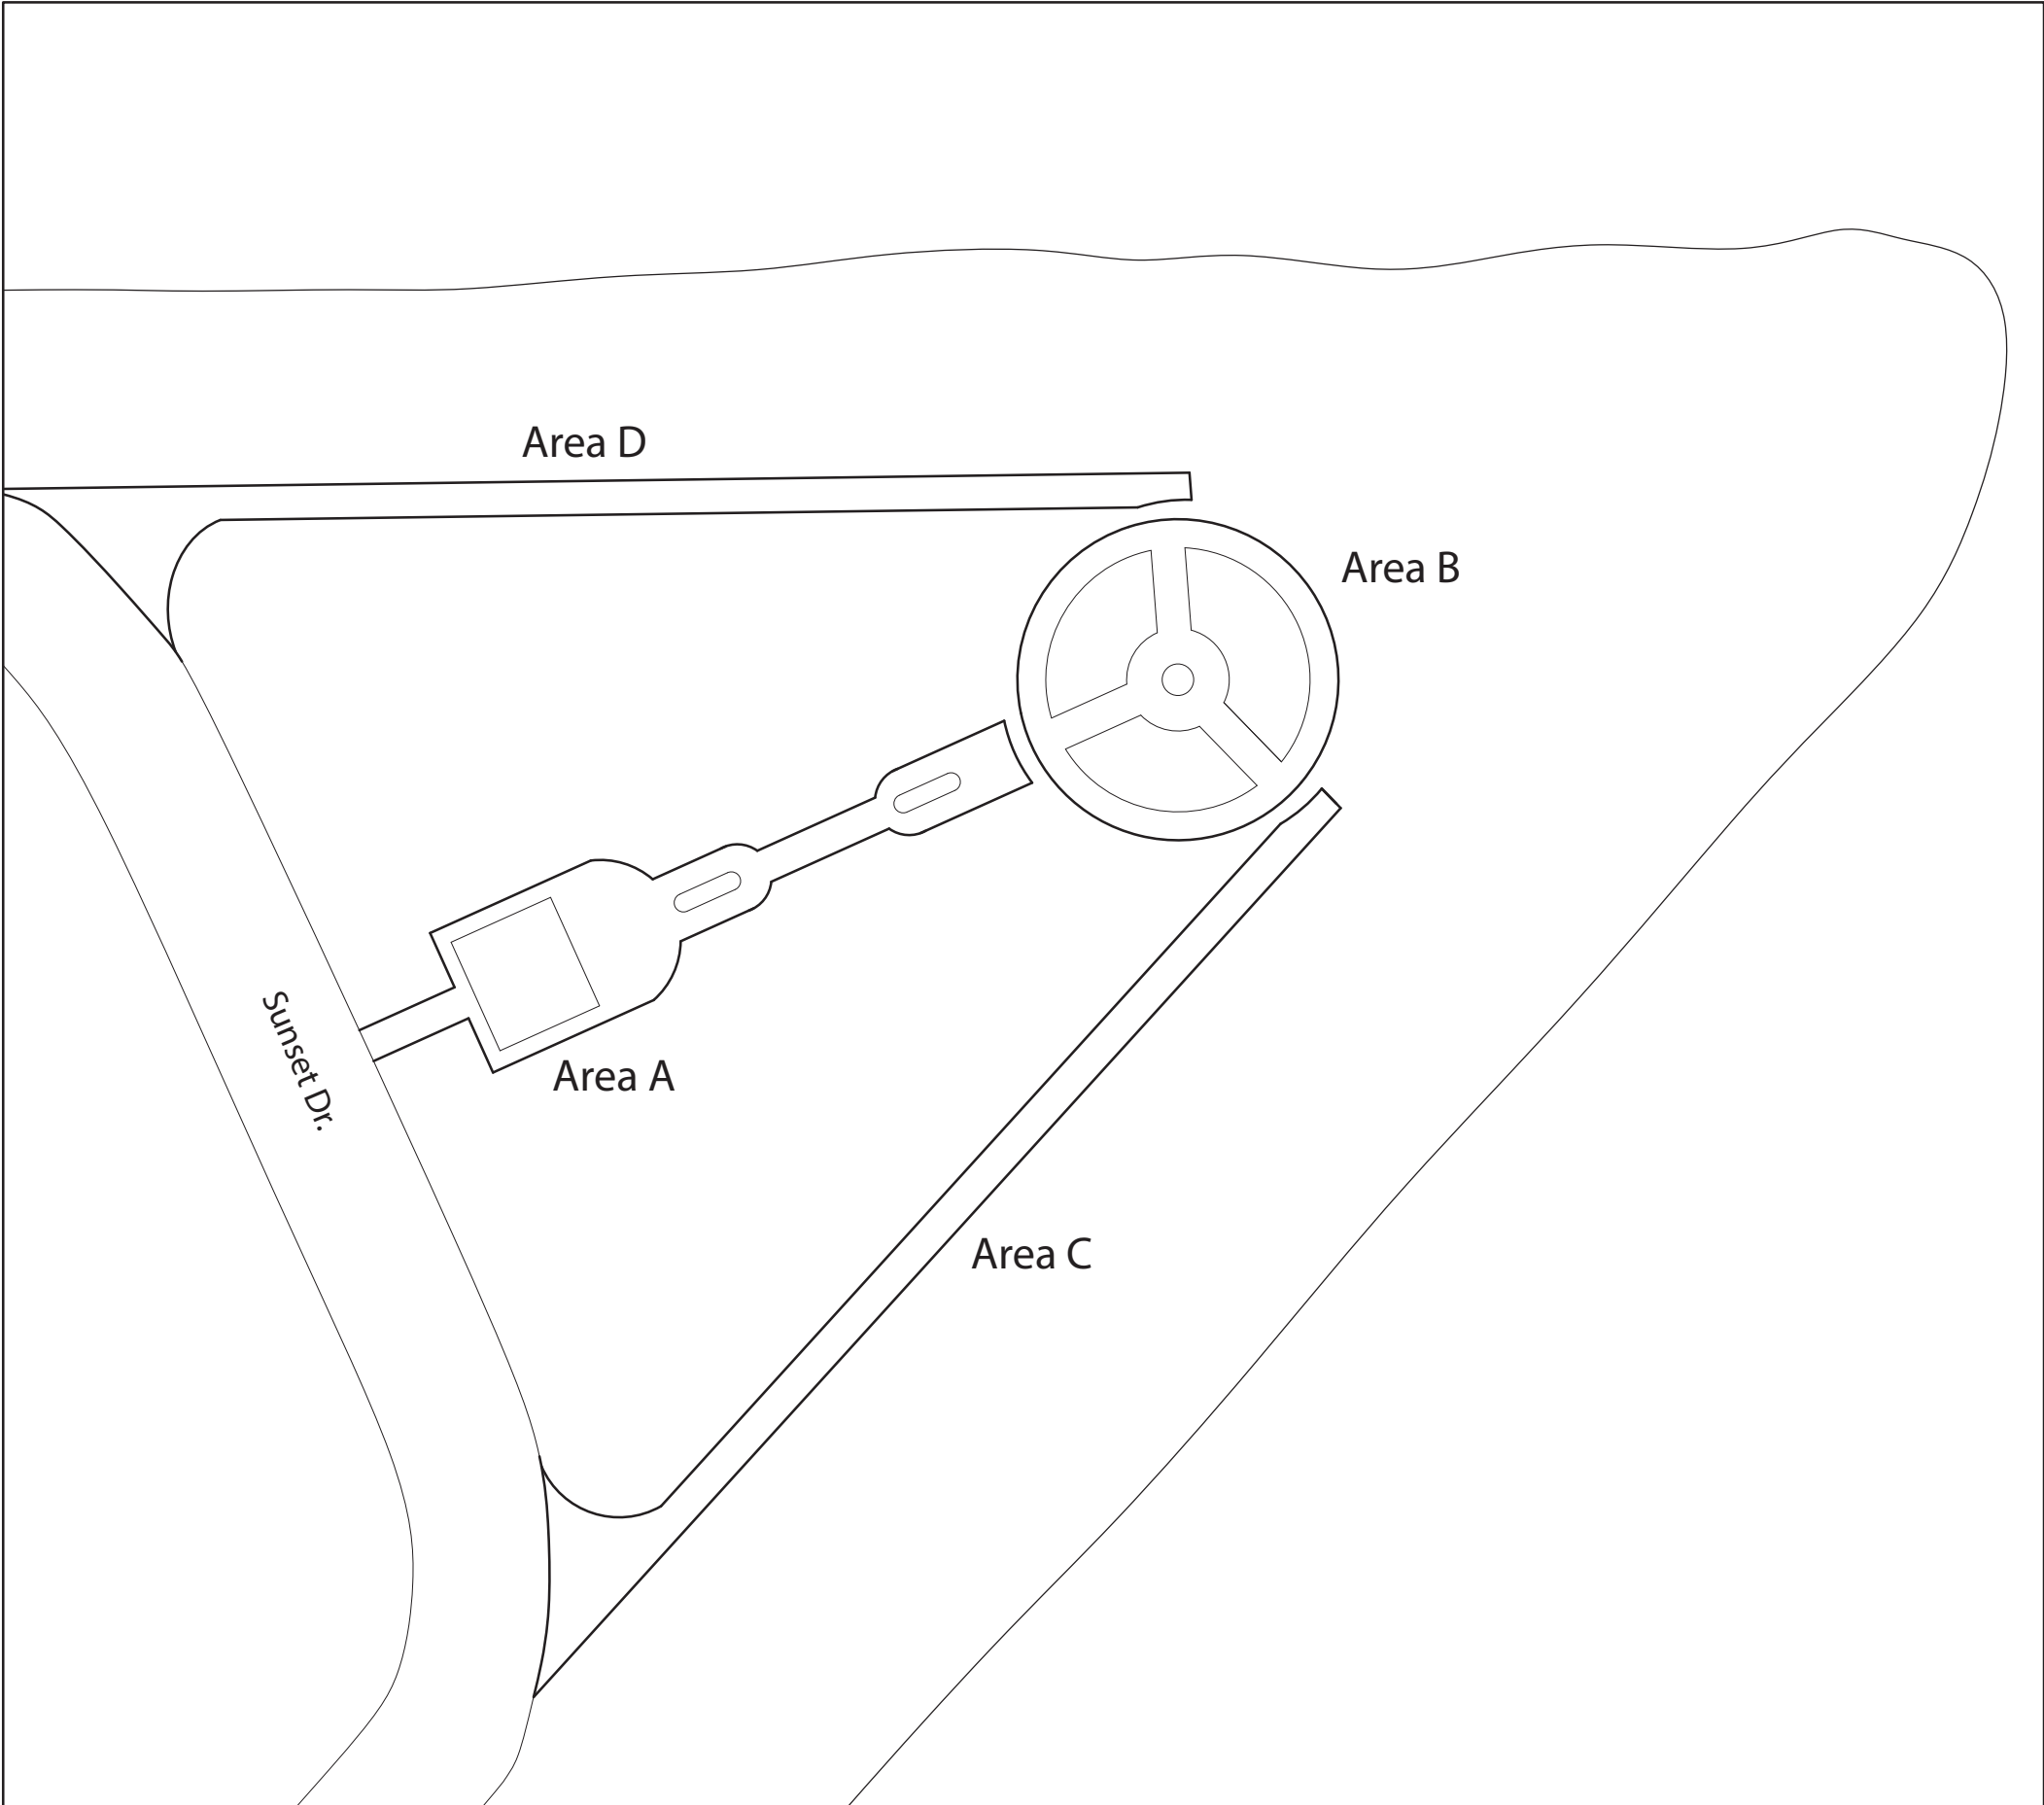

Belle Isle Paver Locator

Belle Isle Paver Locator: Area A

-  indicates installed paver
-  indicates vacant paver

Belle Isle Paver Locator: Area B

 indicates installed paver

 indicates vacant paver

Belle Isle Paver Locator: Area C

-  indicates installed paver
-  indicates vacant paver

Belle Isle Paver Locator: Area D

-  indicates installed paver
-  indicates vacant paver