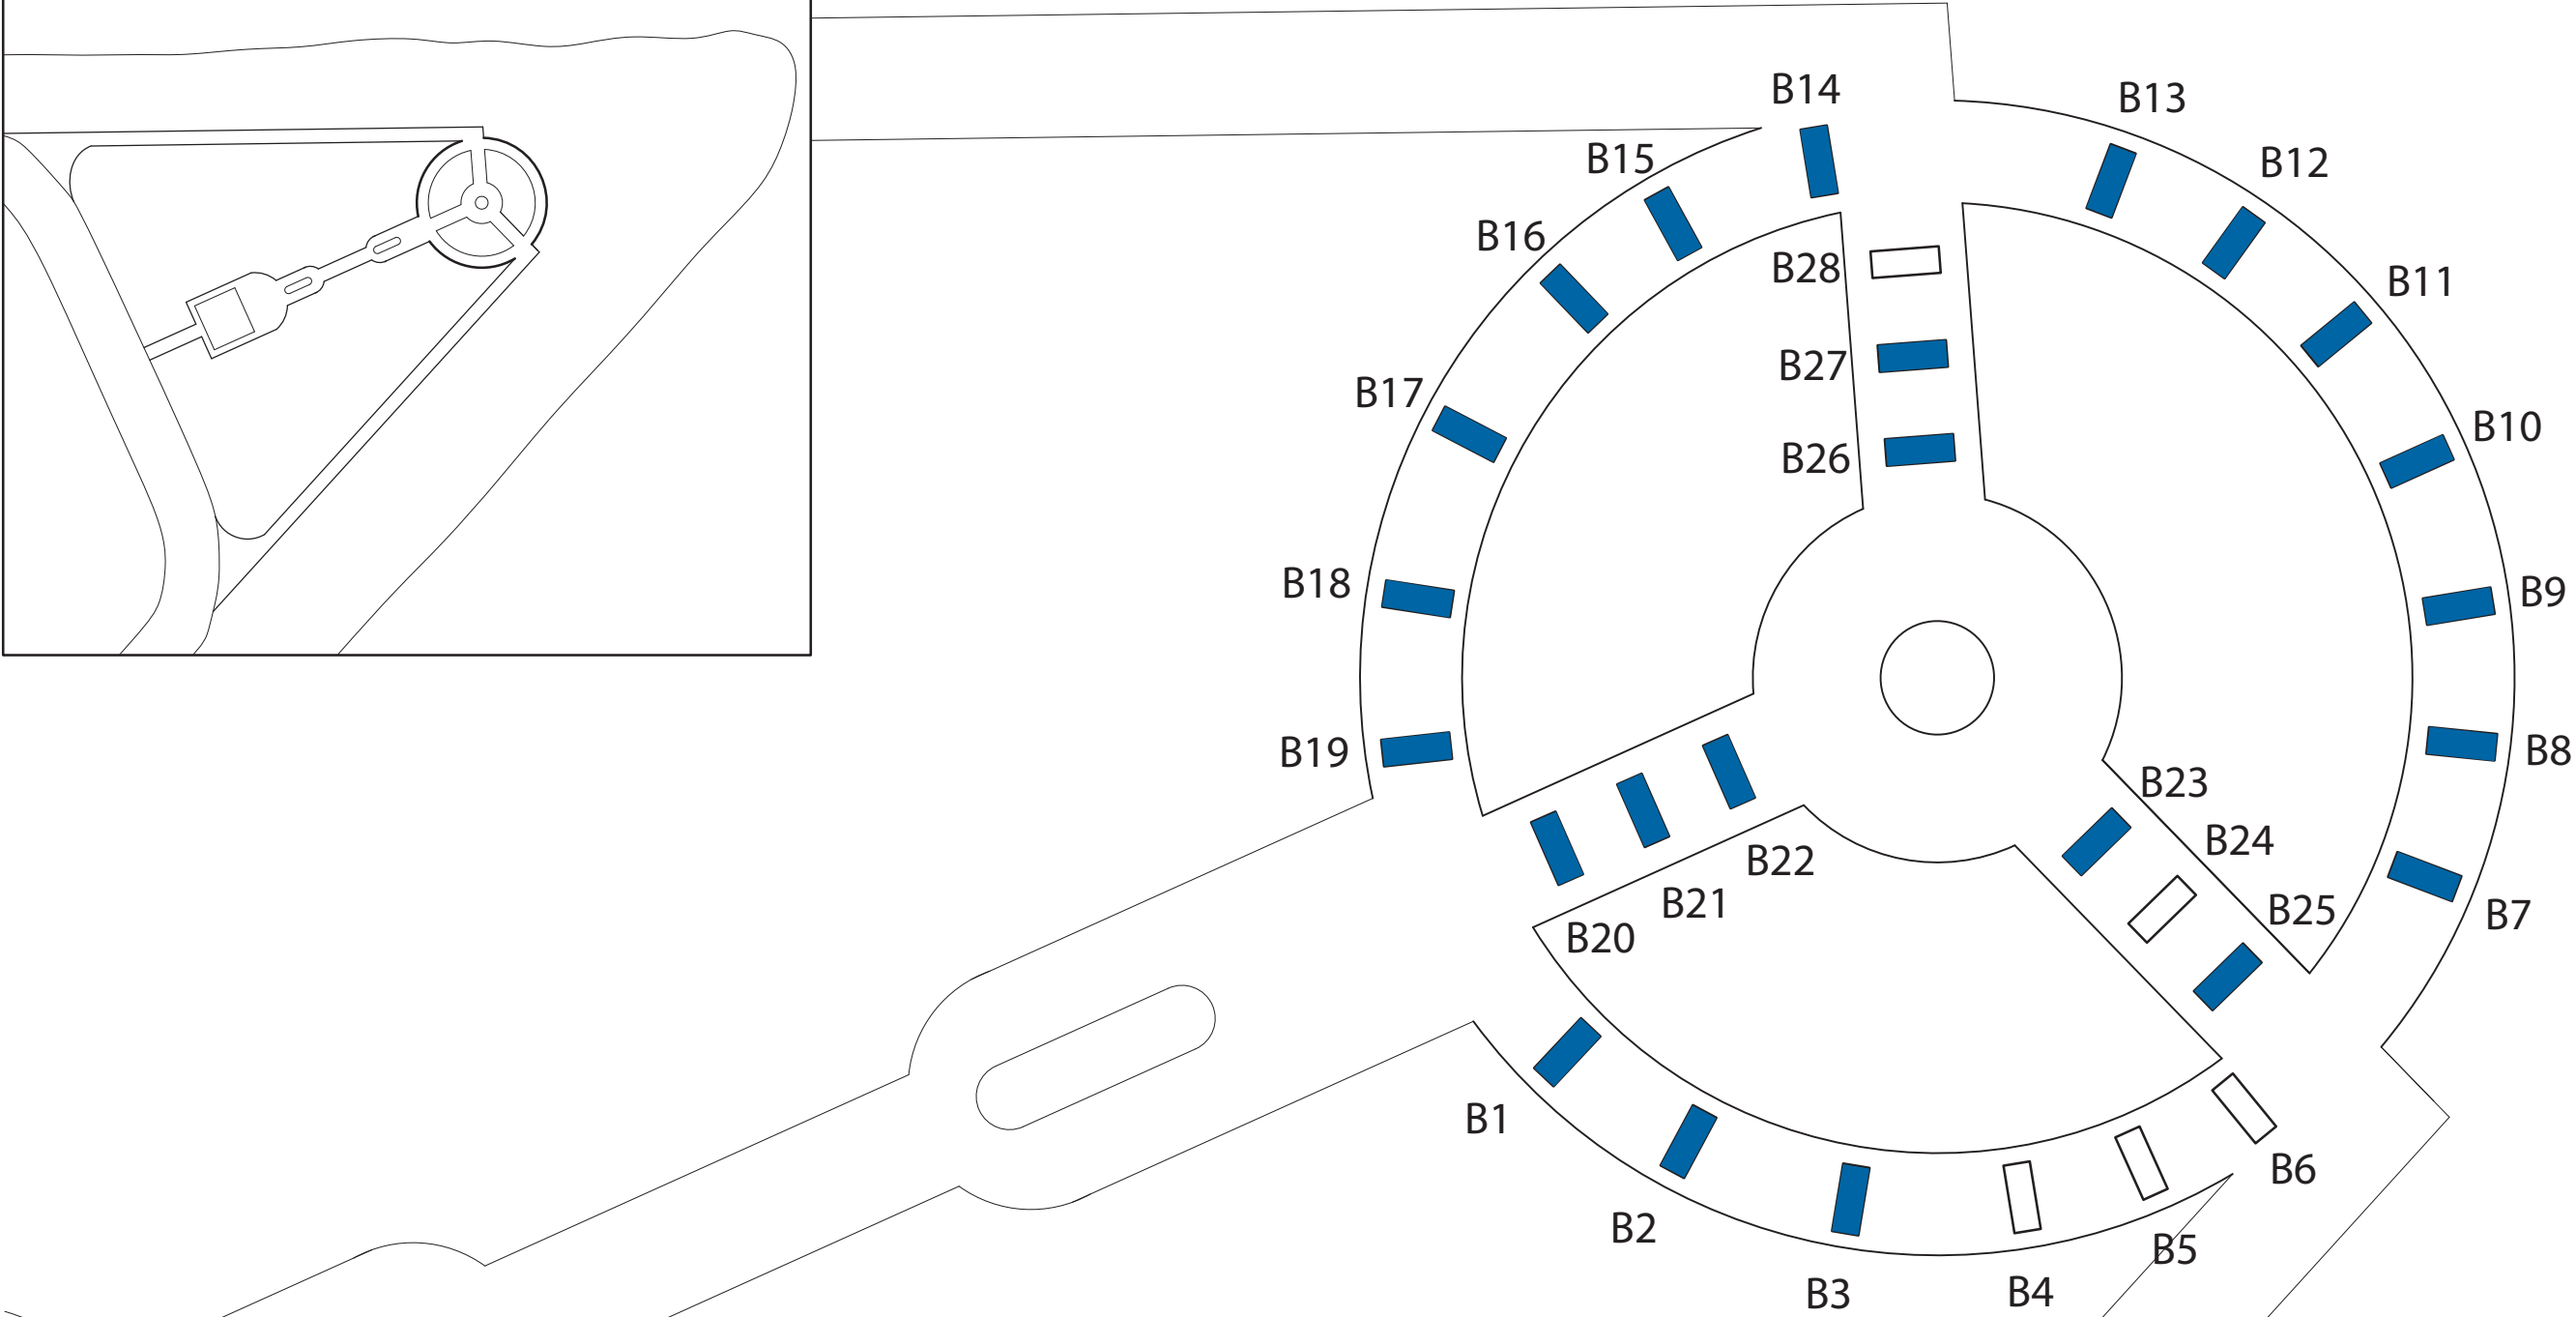

Belle Isle Paver Locator

Belle Isle Paver Locator: Area A

-  indicates installed paver
-  indicates vacant paver

Belle Isle Paver Locator: Area B

 indicates installed paver

 indicates vacant paver

Belle Isle Paver Locator: Area C

-  indicates installed paver
-  indicates vacant paver

Belle Isle Paver Locator: Area D

-  indicates installed paver
-  indicates vacant paver