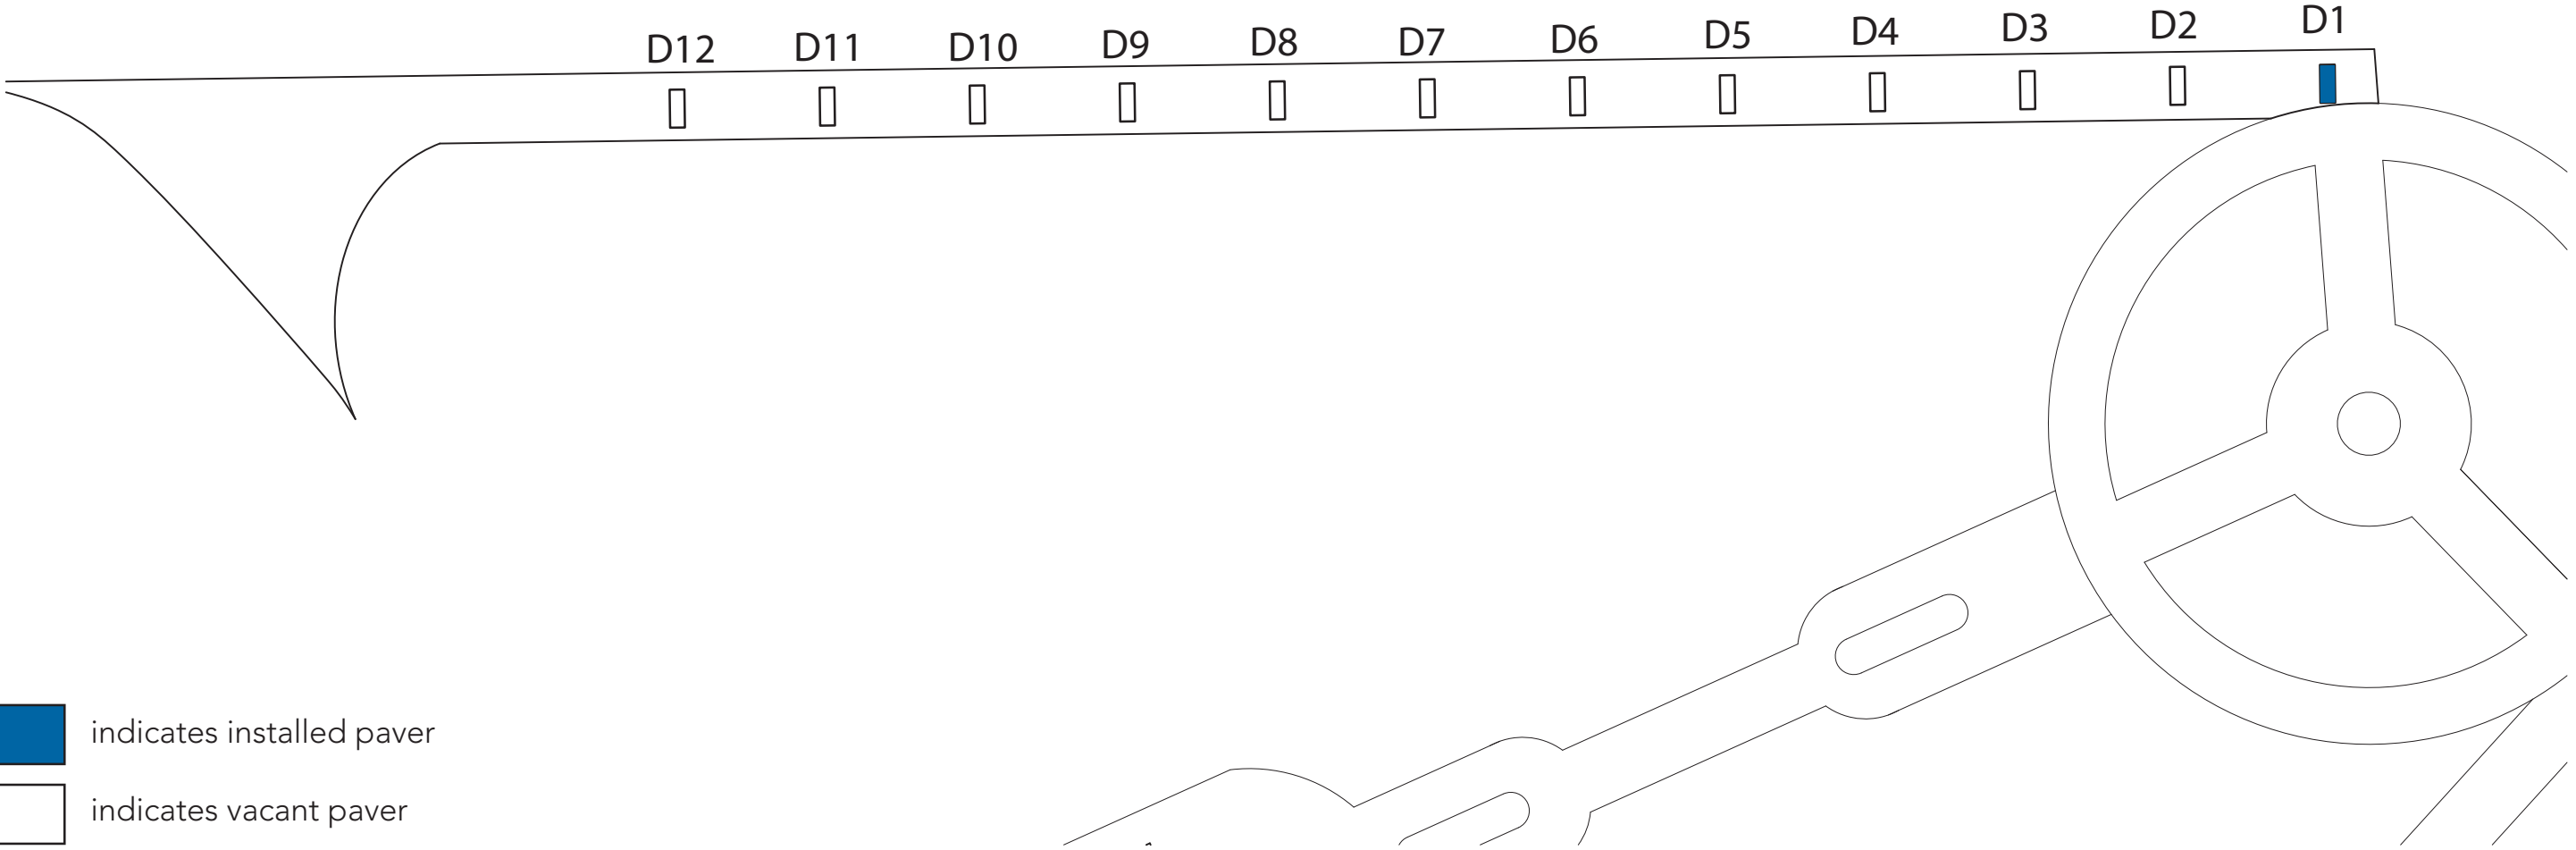

Belle Isle Paver Locator

Belle Isle Paver Locator: Area A

-  indicates installed paver
-  indicates vacant paver

Belle Isle Paver Locator: Area B

 indicates installed paver

 indicates vacant paver

Belle Isle Paver Locator: Area C

-  indicates installed paver
-  indicates vacant paver

Belle Isle Paver Locator: Area D

-  indicates installed paver
-  indicates vacant paver