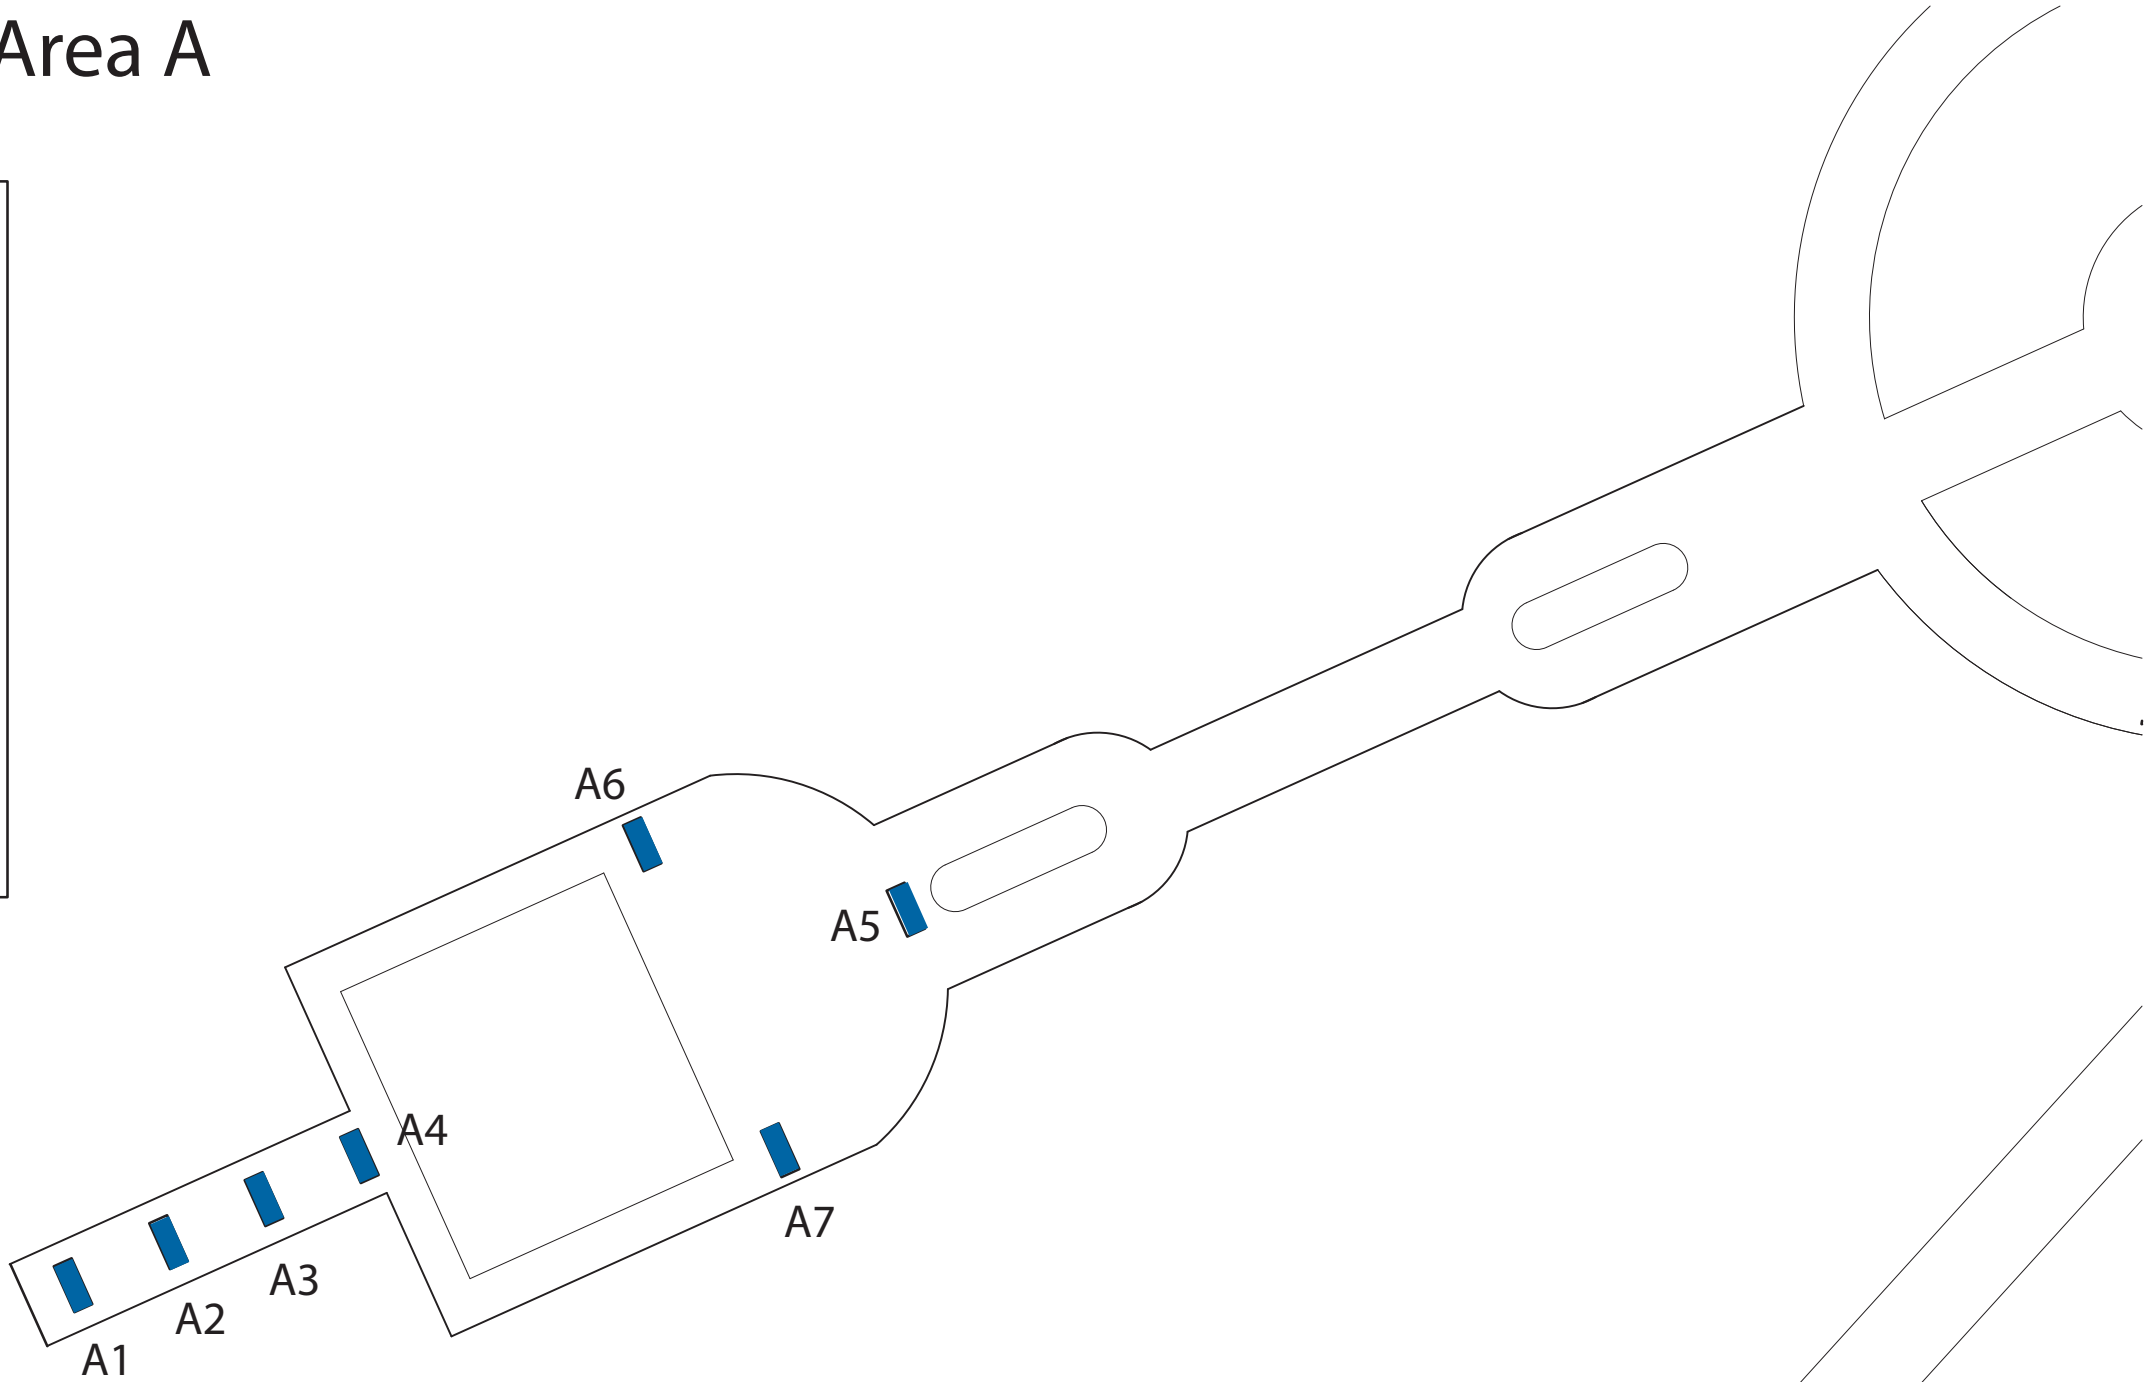

Belle Isle Paver Locator

Belle Isle Paver Locator: Area A

-  indicates installed paver
-  indicates vacant paver

Belle Isle Paver Locator: Area B

 indicates installed paver
 indicates vacant paver

Belle Isle Paver Locator: Area C

-  indicates installed paver
-  indicates vacant paver

Belle Isle Paver Locator: Area D

-  indicates installed paver
-  indicates vacant paver