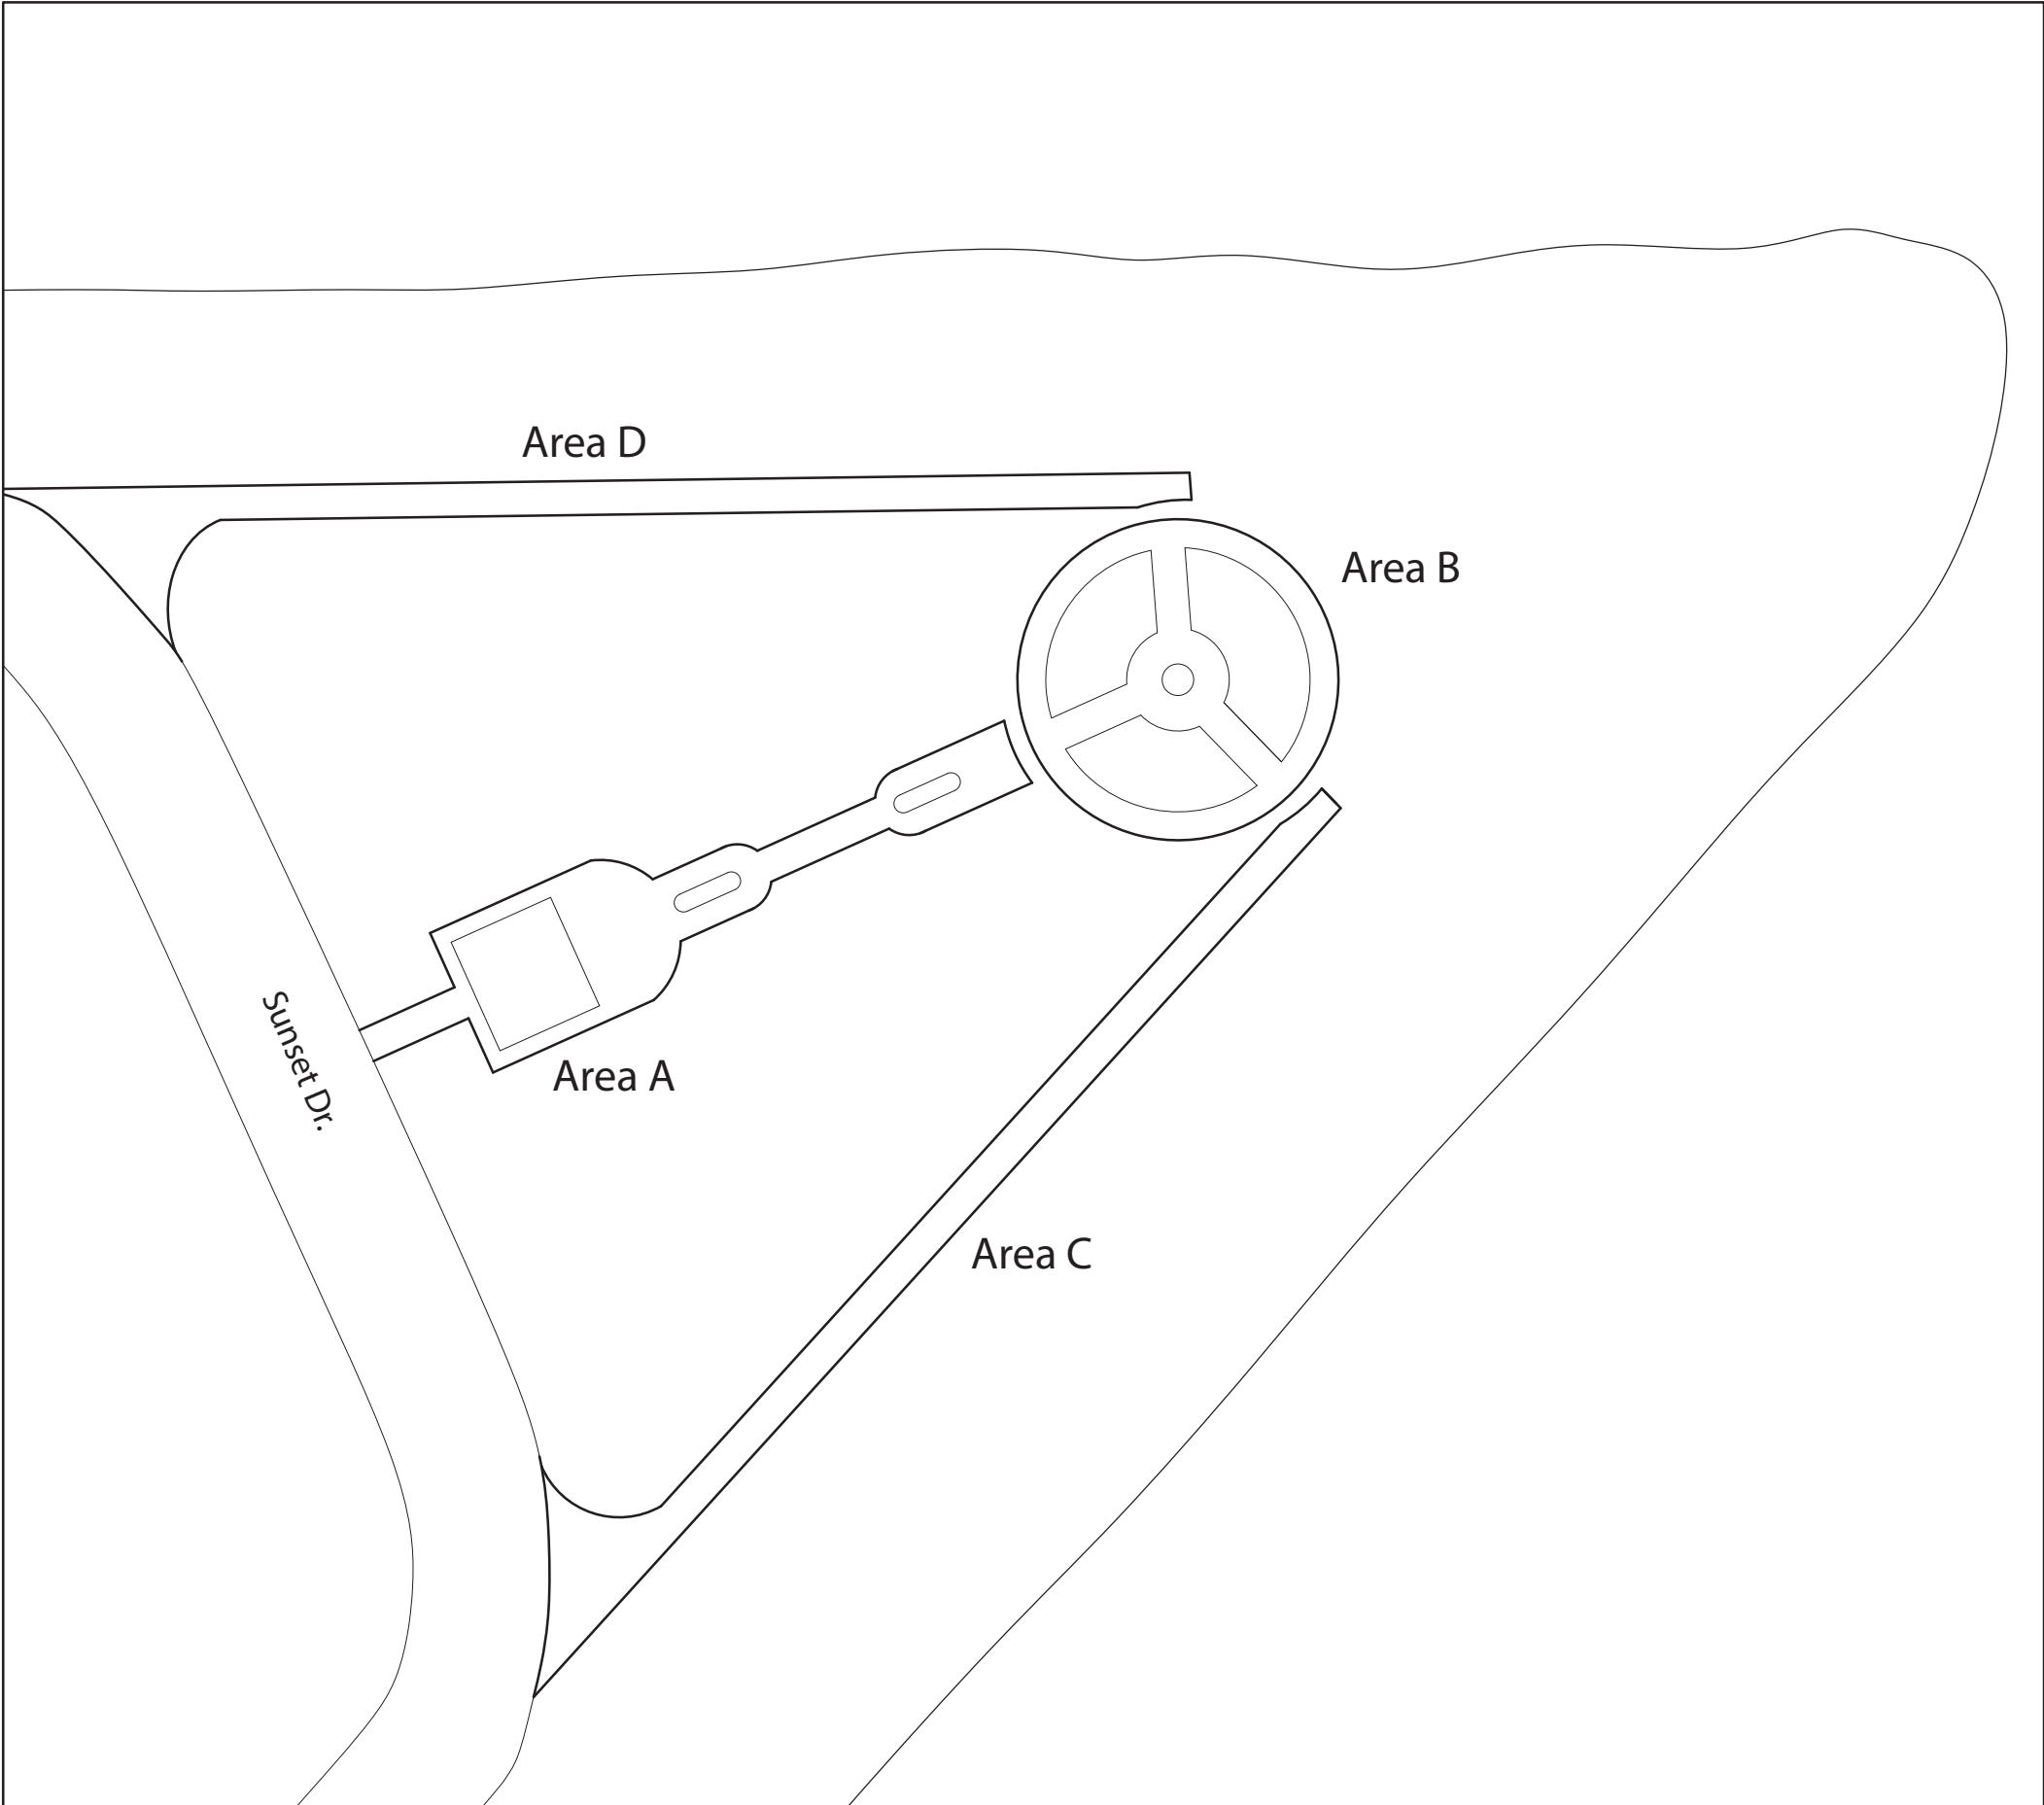

Belle Isle Paver Locator

Belle Isle Paver Locator: Area A

-  indicates installed paver
-  indicates vacant paver

Belle Isle Paver Locator: Area B

 indicates installed paver
 indicates vacant paver

Belle Isle Paver Locator: Area C

-  indicates installed paver
-  indicates vacant paver

Belle Isle Paver Locator: Area D

-  indicates installed paver
-  indicates vacant paver