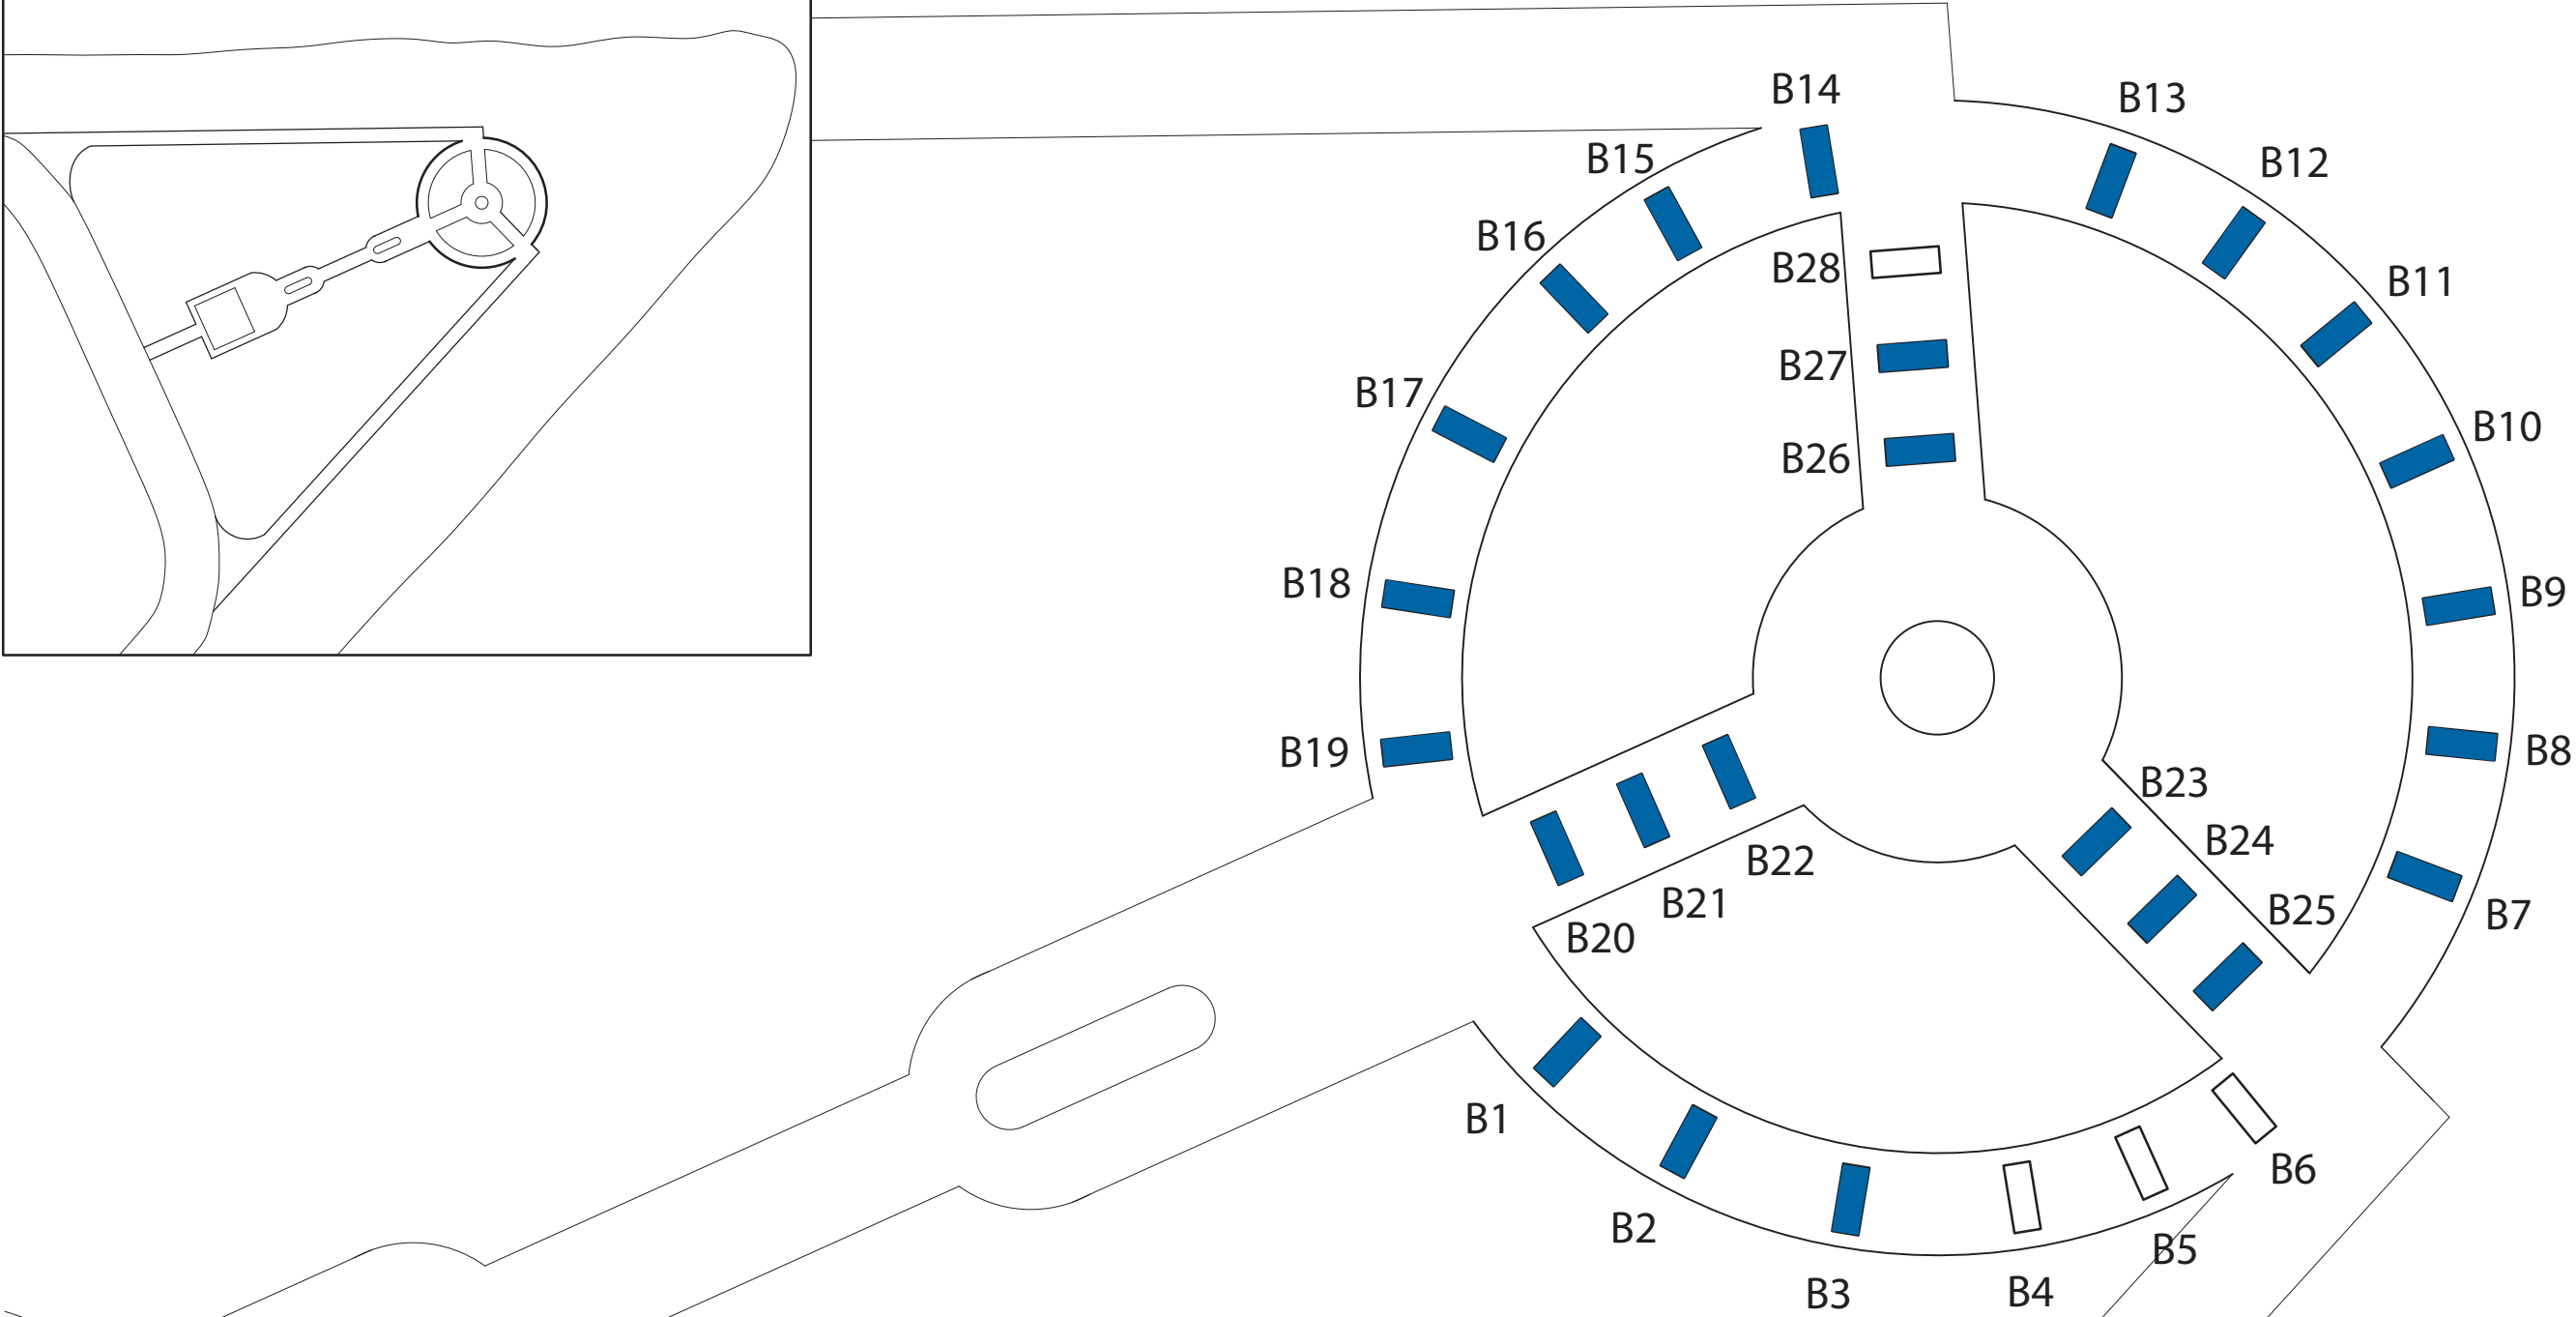

Belle Isle Paver Locator

Belle Isle Paver Locator: Area A

-  indicates installed paver
-  indicates vacant paver

Belle Isle Paver Locator: Area B

 indicates installed paver
 indicates vacant paver

Belle Isle Paver Locator: Area C

-  indicates installed paver
-  indicates vacant paver

Belle Isle Paver Locator: Area D

-  indicates installed paver
-  indicates vacant paver