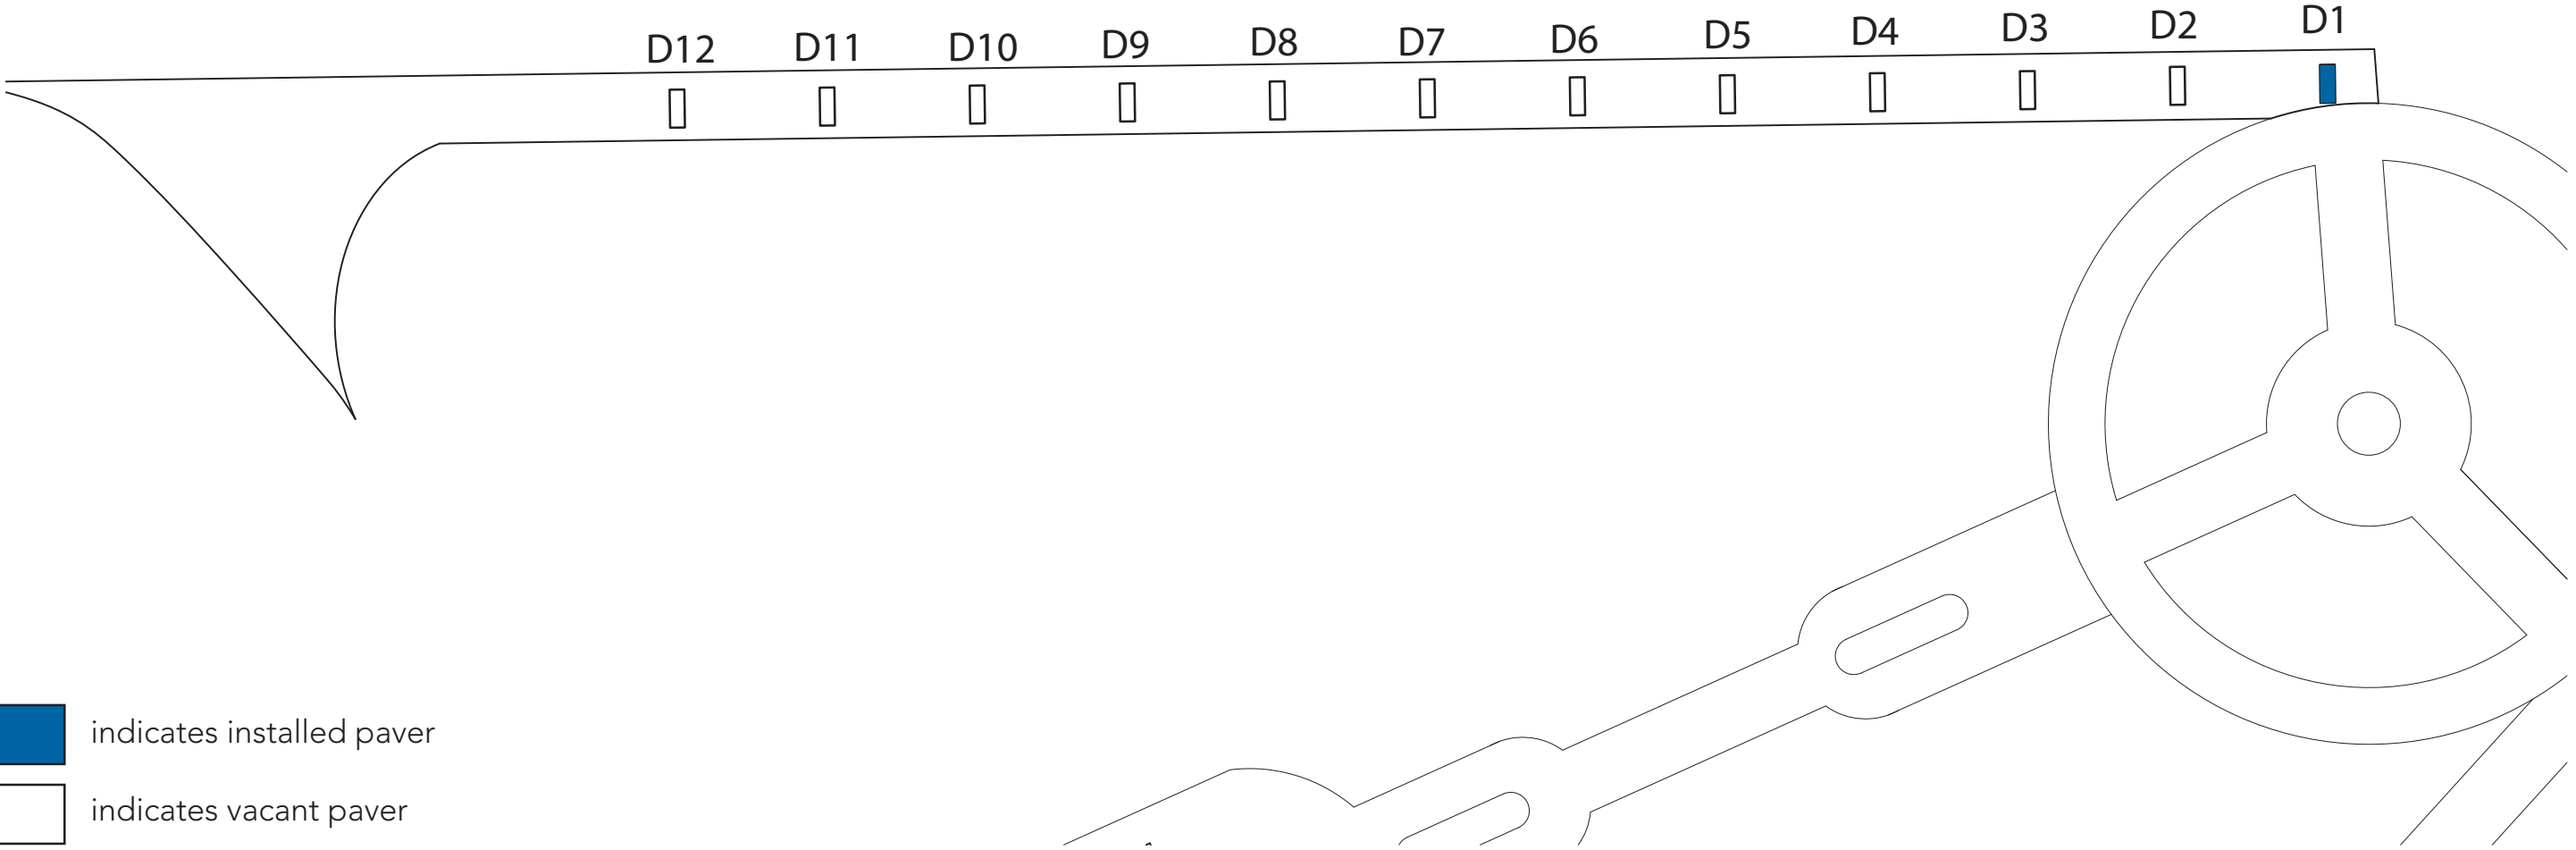

Belle Isle Paver Locator

Belle Isle Paver Locator: Area A

-  indicates installed paver
-  indicates vacant paver

Belle Isle Paver Locator: Area B

 indicates installed paver
 indicates vacant paver

Belle Isle Paver Locator: Area C

-  indicates installed paver
-  indicates vacant paver

Belle Isle Paver Locator: Area D

-  indicates installed paver
-  indicates vacant paver