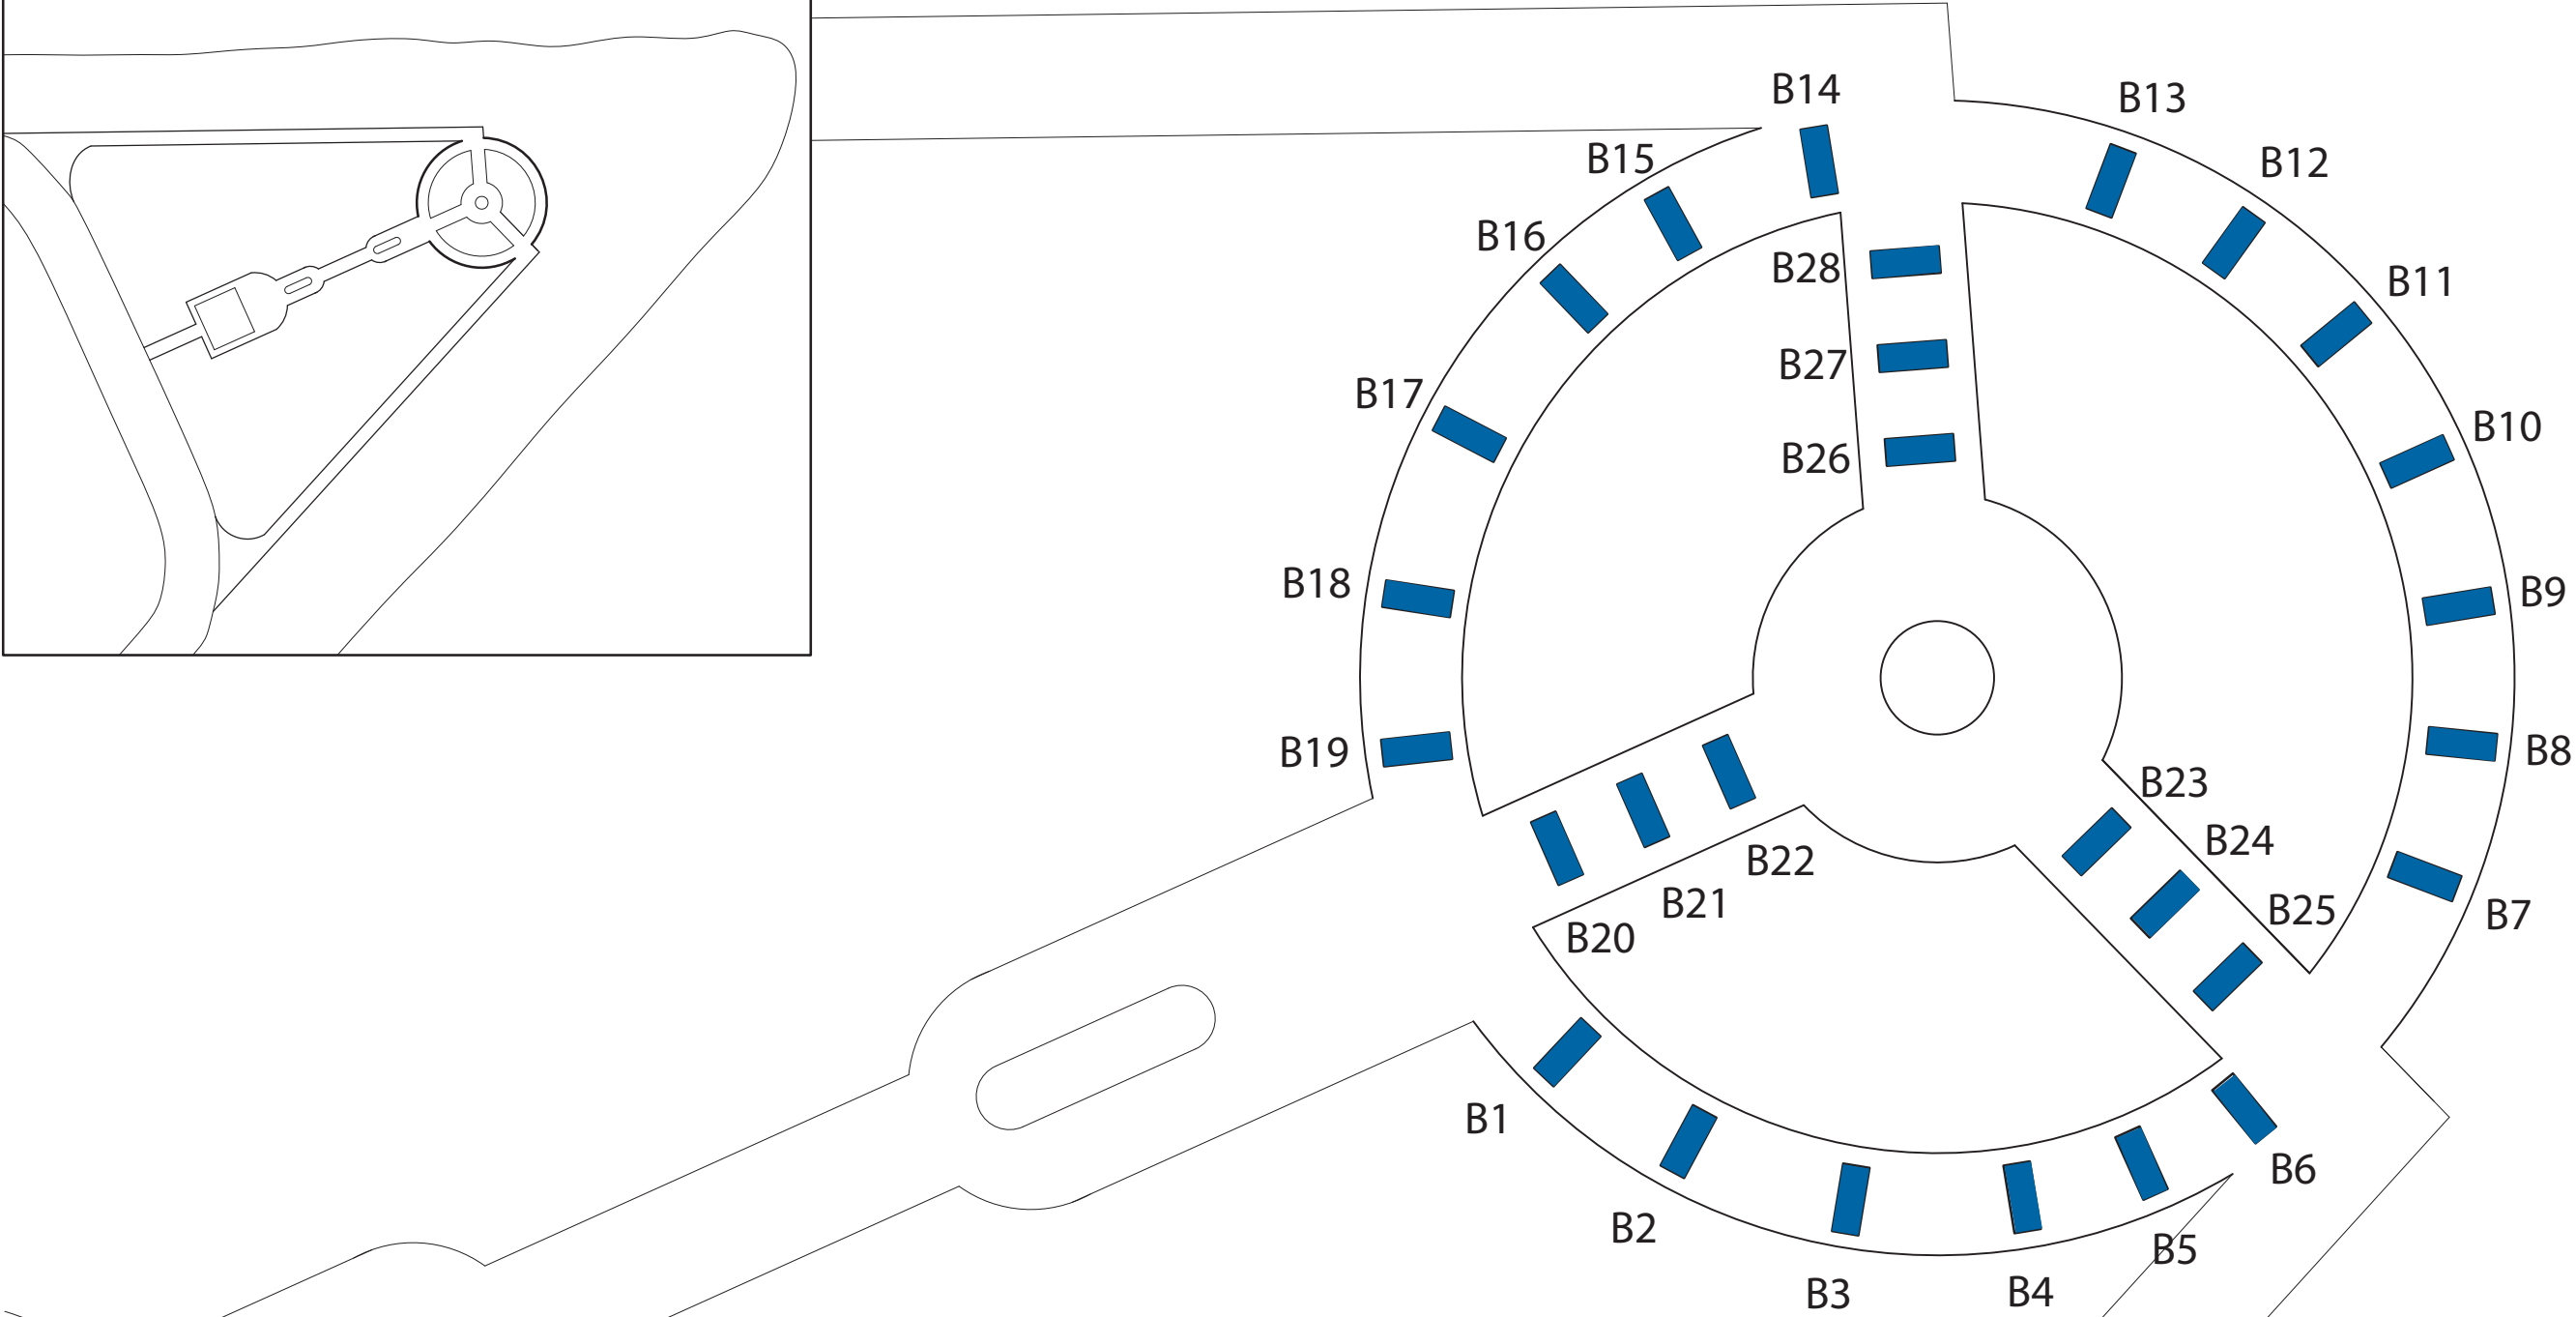

Belle Isle Paver Locator

Belle Isle Paver Locator: Area A

-  indicates installed paver
-  indicates vacant paver

Belle Isle Paver Locator: Area B

 indicates installed paver
 indicates vacant paver

Belle Isle Paver Locator: Area C

-  indicates installed paver
-  indicates vacant paver

Belle Isle Paver Locator: Area D

-  indicates installed paver
-  indicates vacant paver