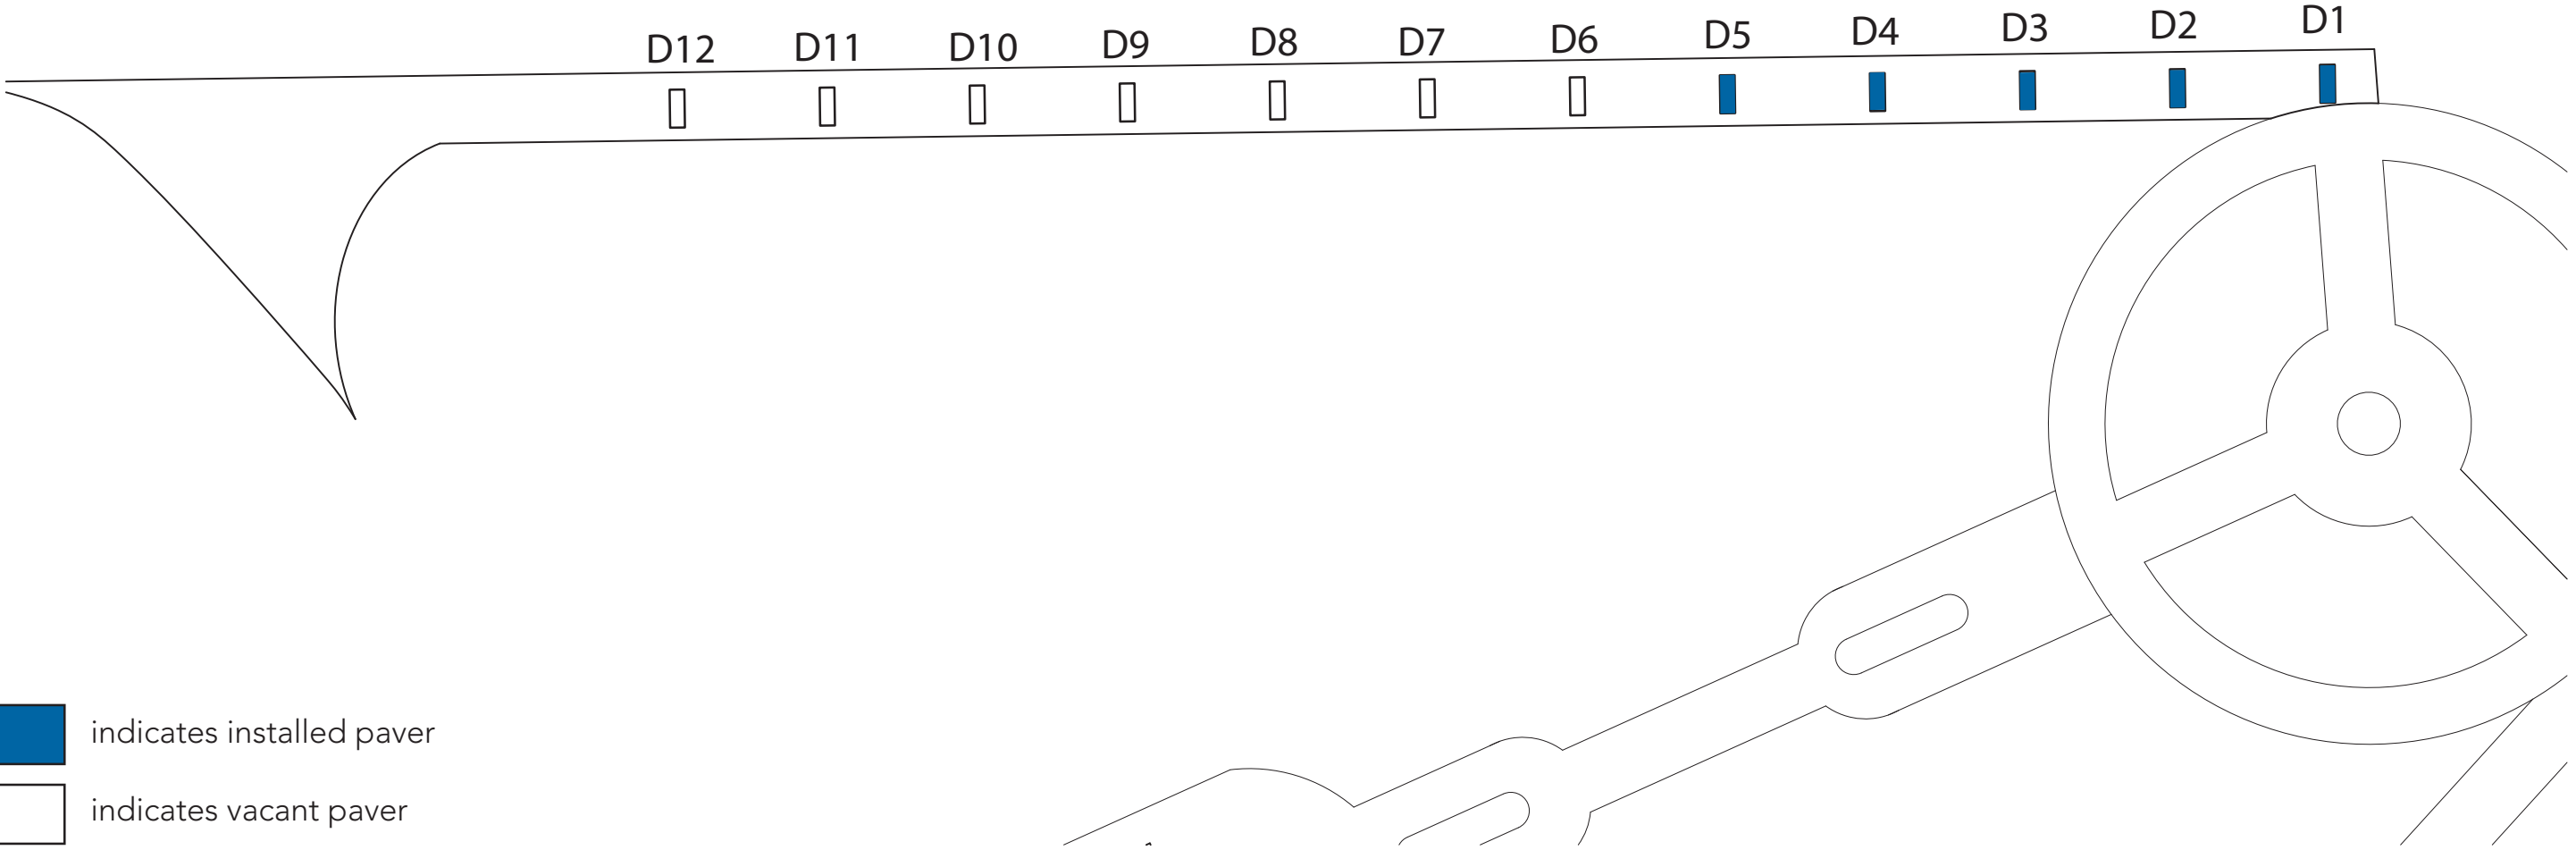

Belle Isle Paver Locator

Belle Isle Paver Locator: Area A

-  indicates installed paver
-  indicates vacant paver

Belle Isle Paver Locator: Area B

 indicates installed paver
 indicates vacant paver

Belle Isle Paver Locator: Area C

-  indicates installed paver
-  indicates vacant paver

Belle Isle Paver Locator: Area D

-  indicates installed paver
-  indicates vacant paver