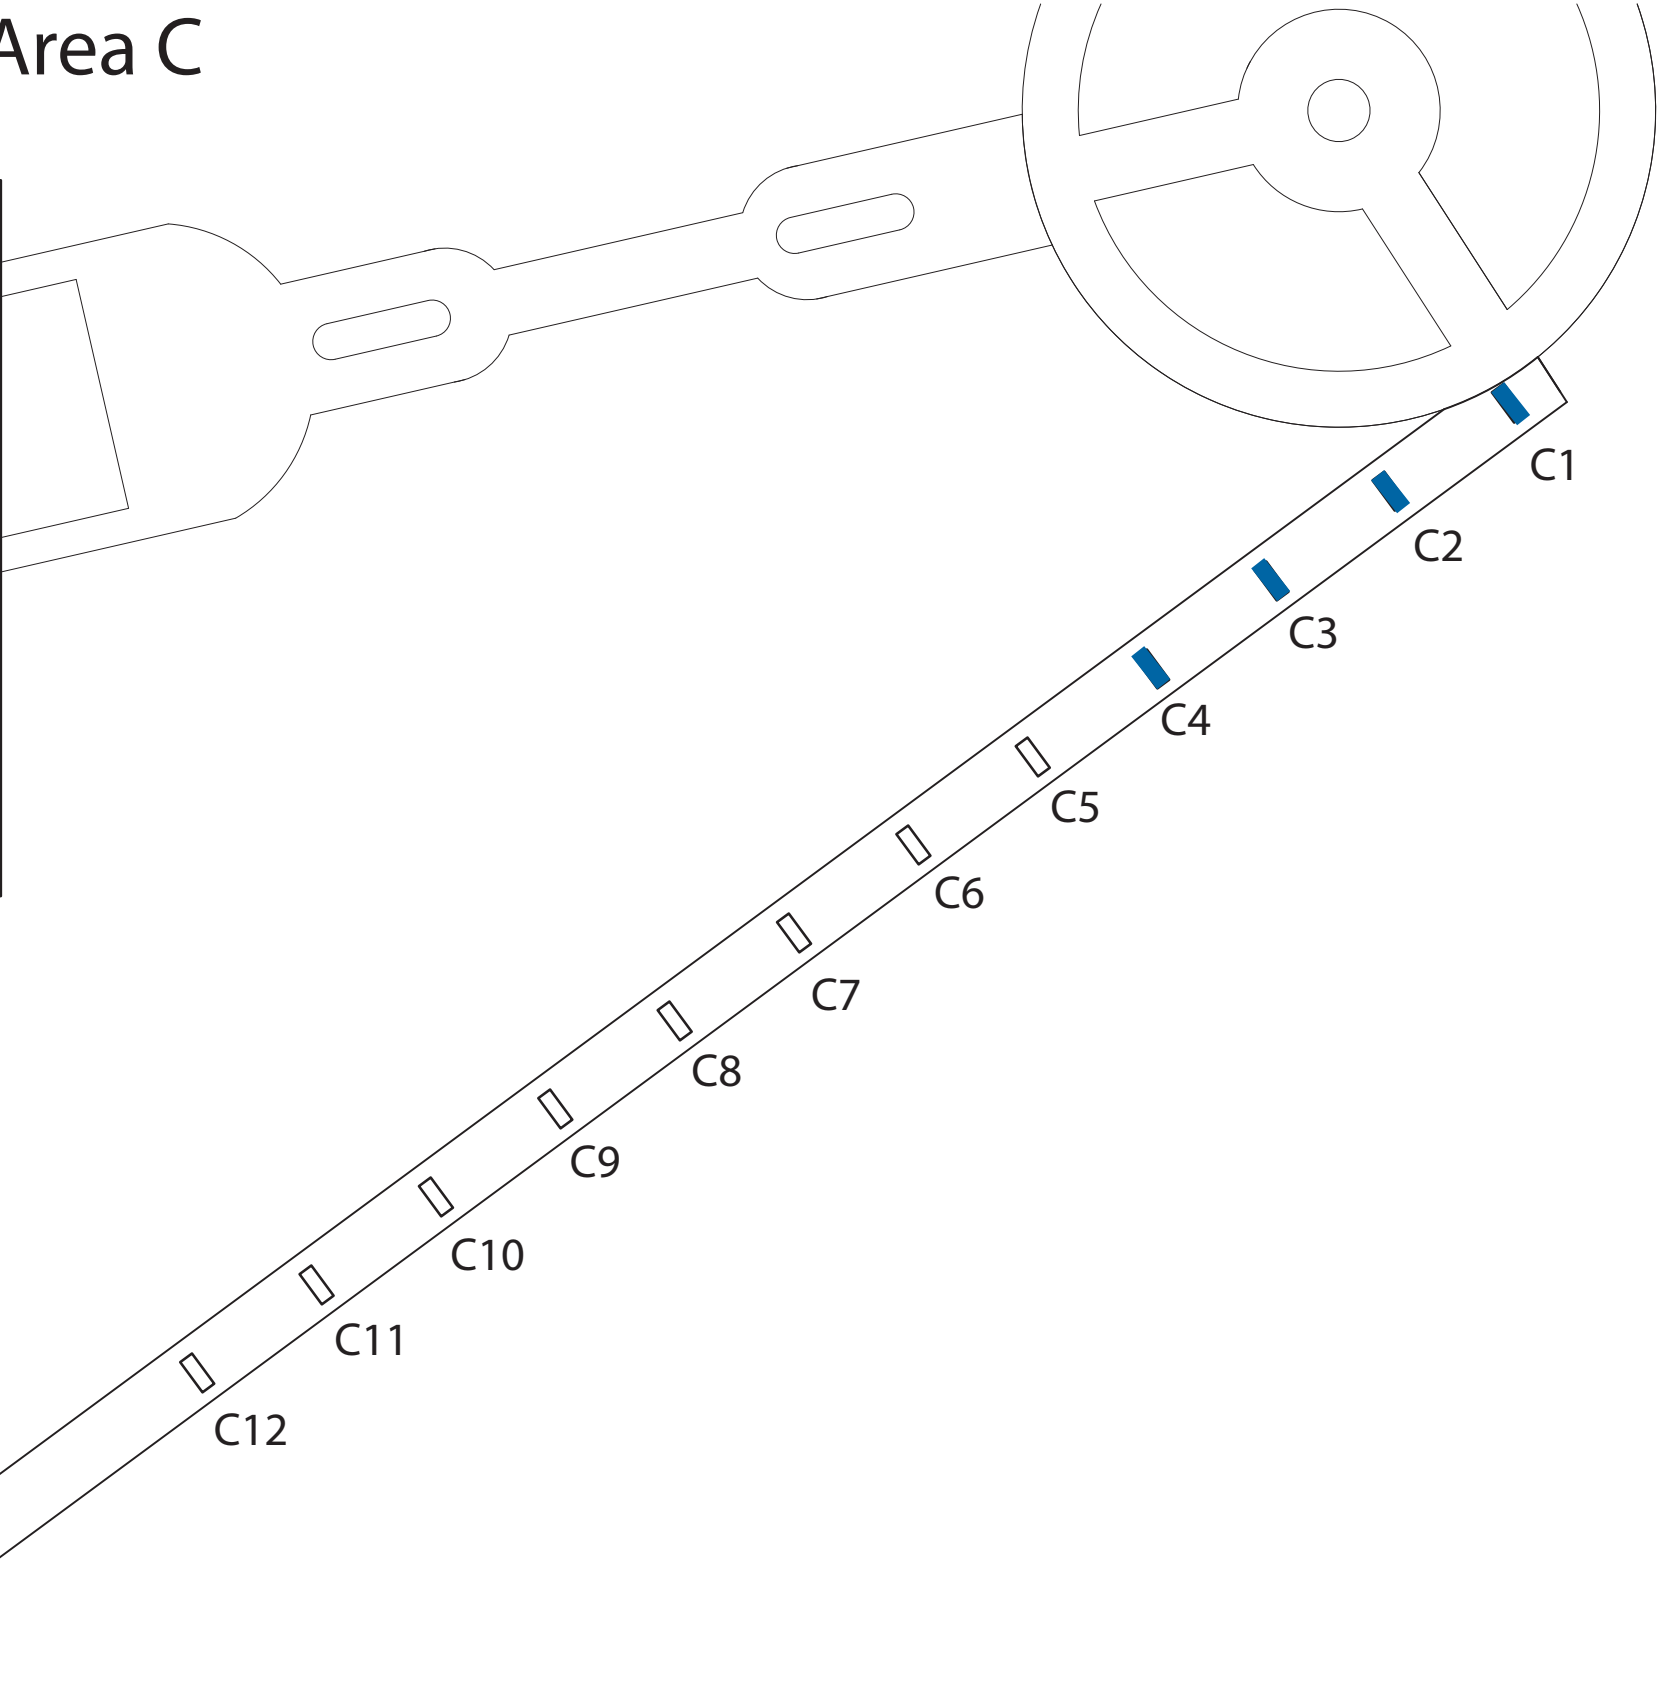

Belle Isle Paver Locator

Belle Isle Paver Locator: Area A

-  indicates installed paver
-  indicates vacant paver

Belle Isle Paver Locator: Area B

 indicates installed paver
 indicates vacant paver

Belle Isle Paver Locator: Area C

-  indicates installed paver
-  indicates vacant paver

Belle Isle Paver Locator: Area D

-  indicates installed paver
-  indicates vacant paver