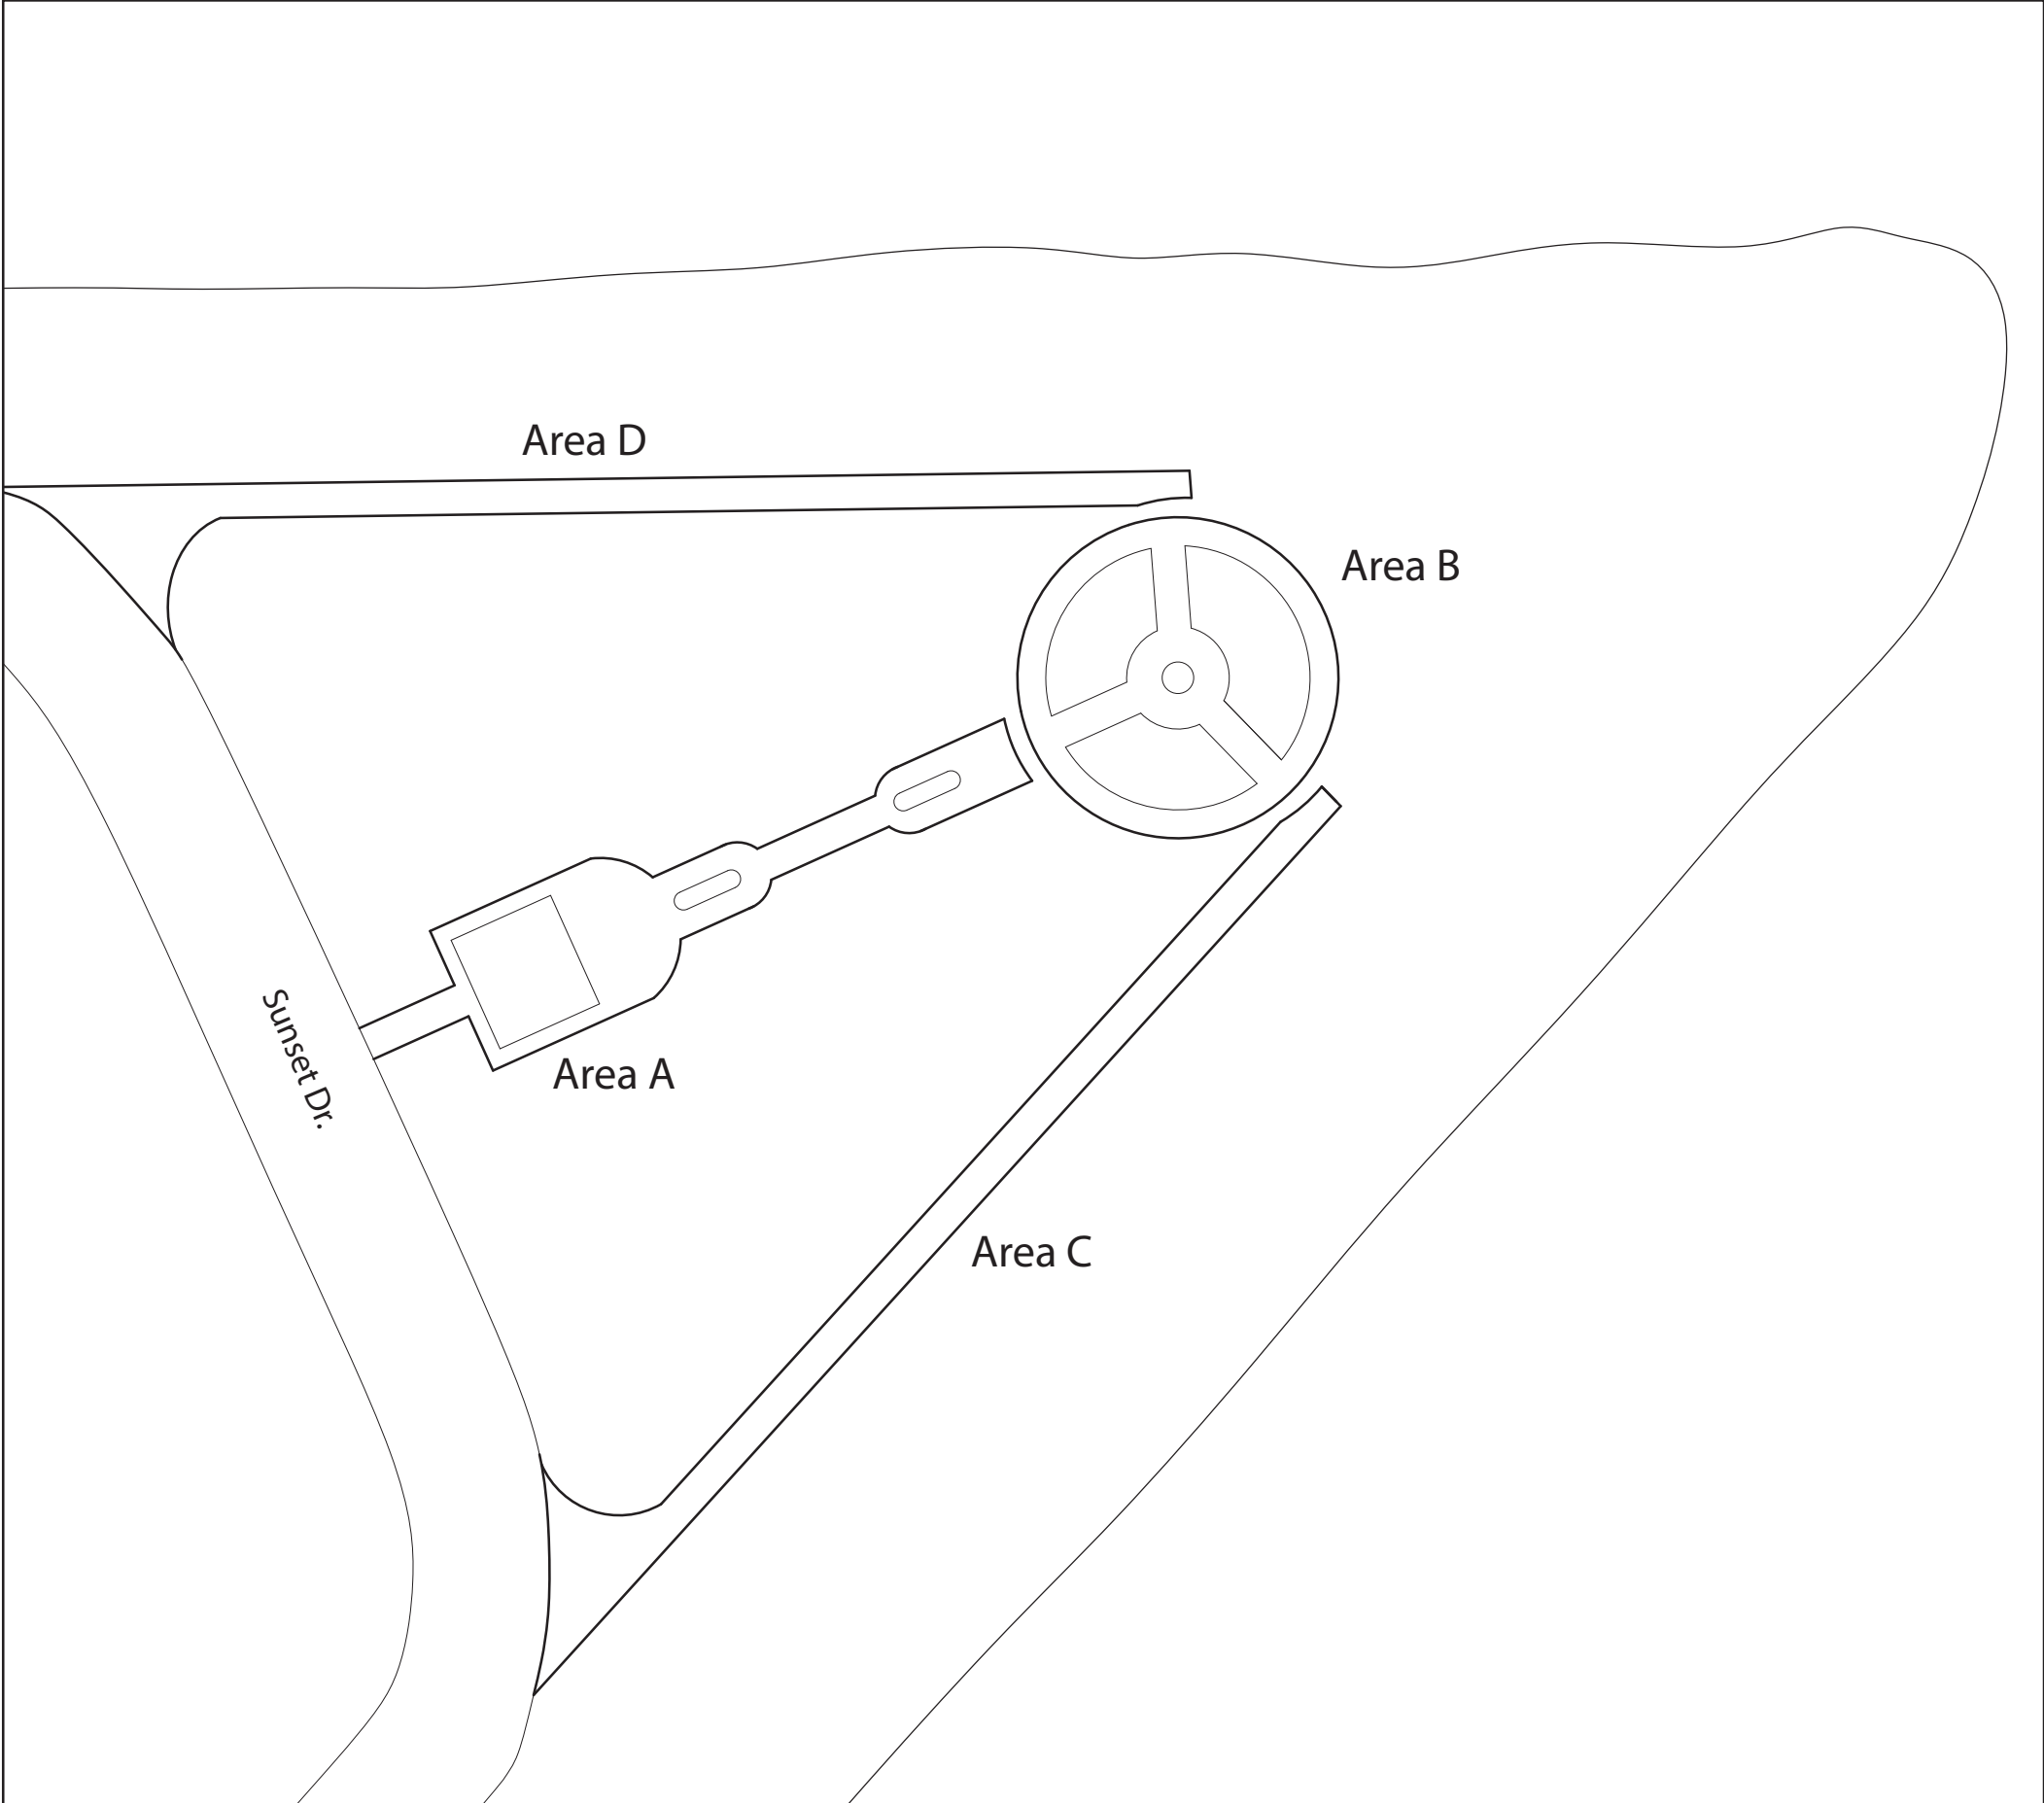

Belle Isle Paver Locator

Belle Isle Paver Locator: Area A

-  indicates installed paver
-  indicates vacant paver

Belle Isle Paver Locator: Area B

 indicates installed paver
 indicates vacant paver

Belle Isle Paver Locator: Area C

-  indicates installed paver
-  indicates vacant paver

Belle Isle Paver Locator: Area D

-  indicates installed paver
-  indicates vacant paver