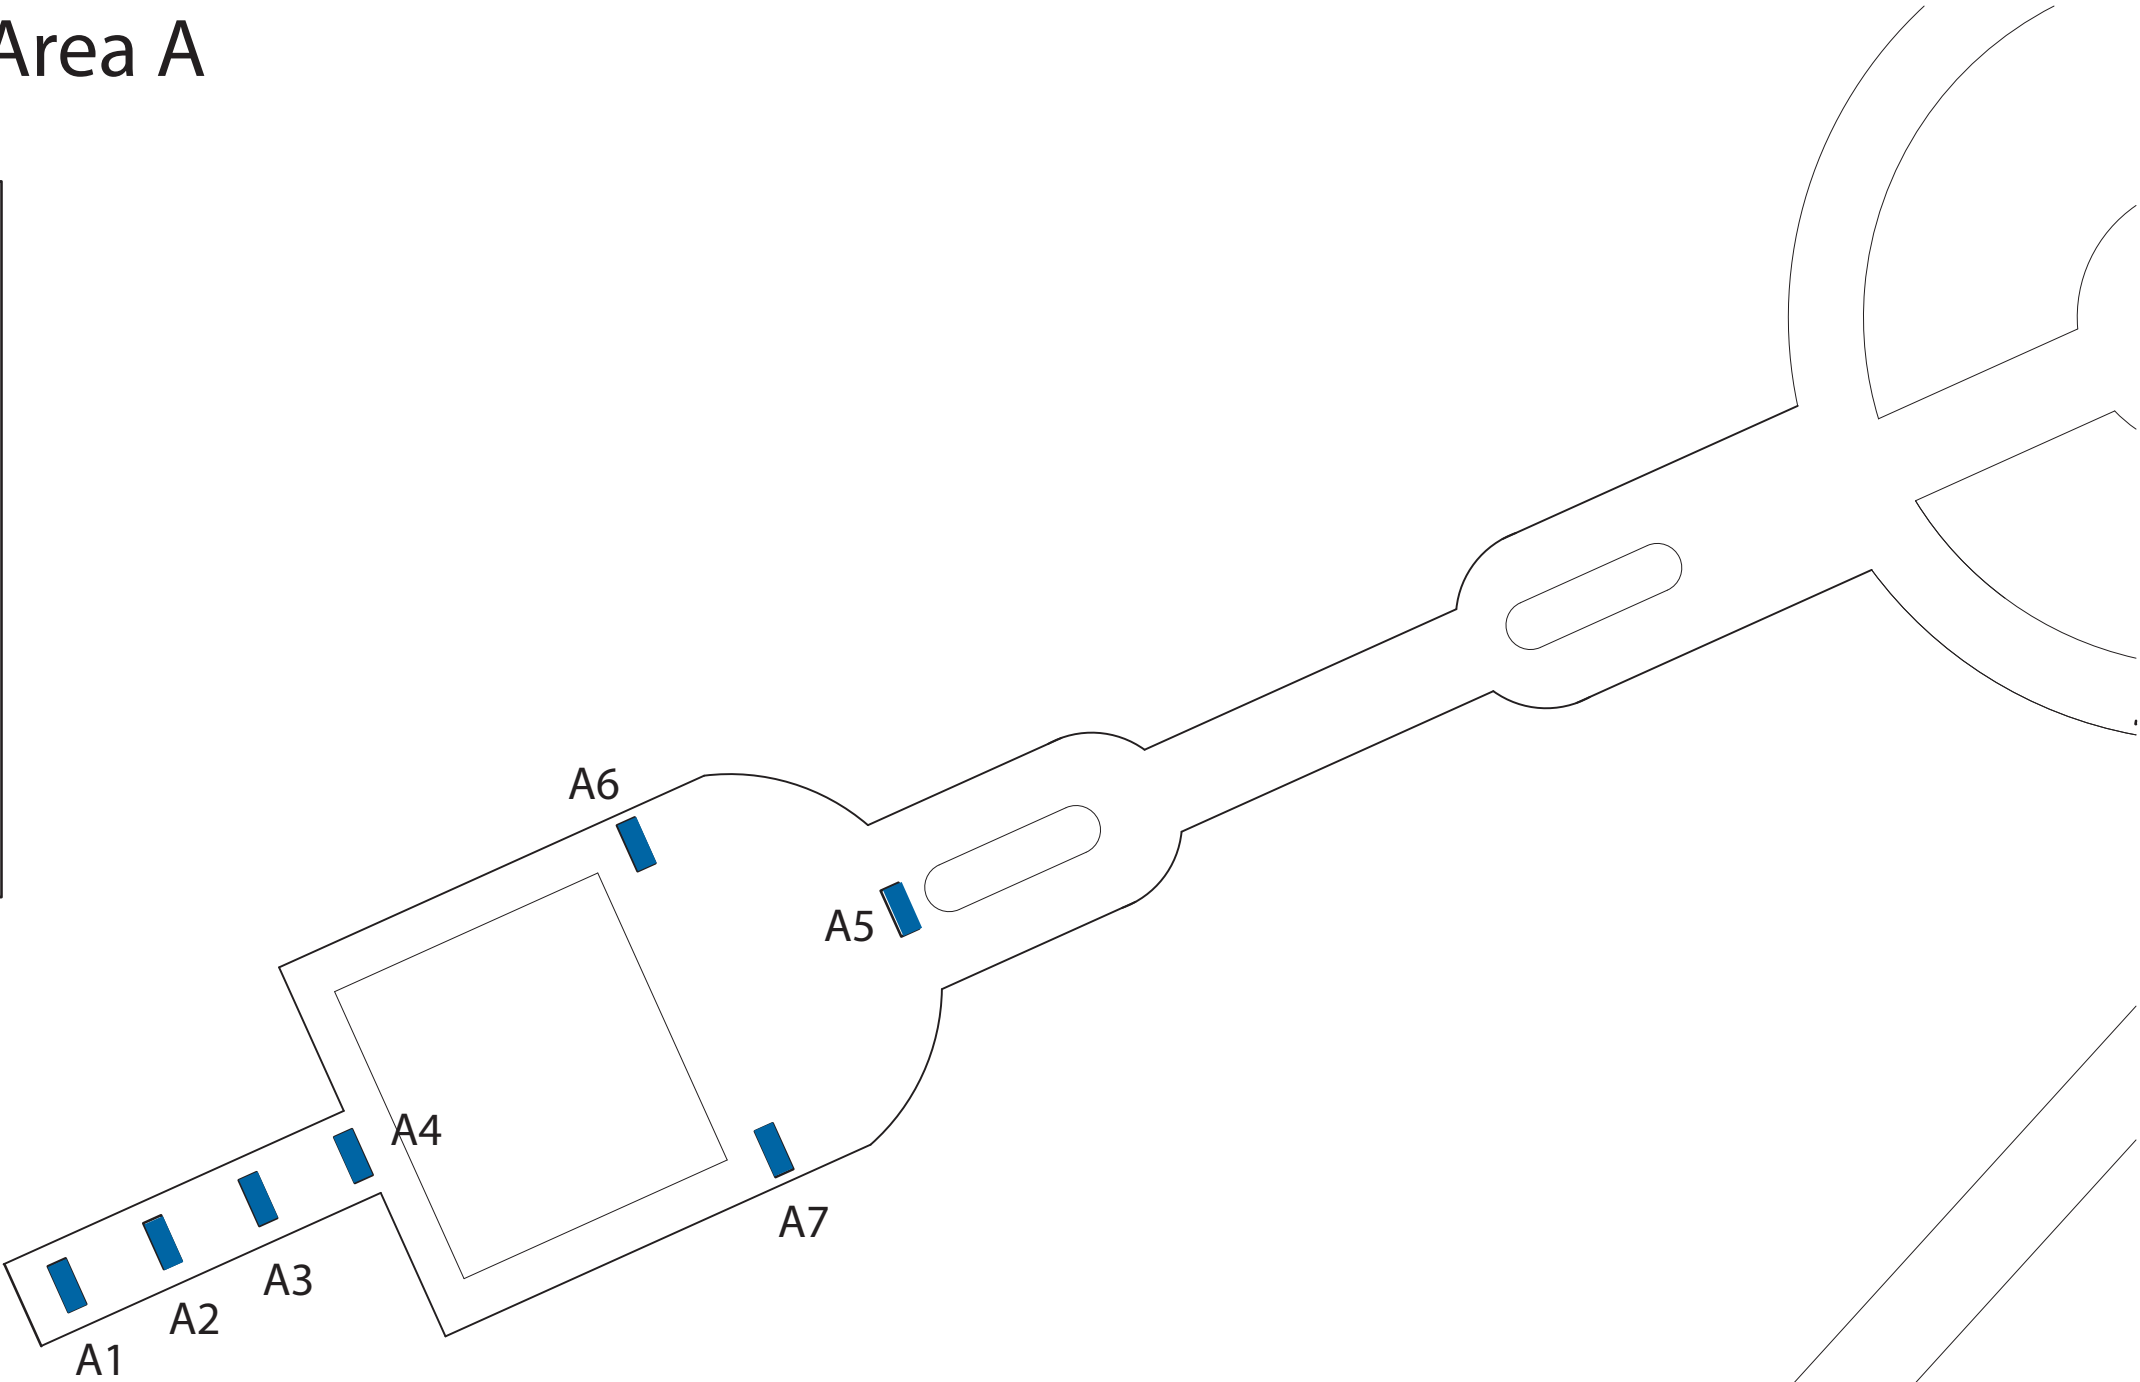

Belle Isle Paver Locator

Belle Isle Paver Locator: Area A

-  indicates installed paver
-  indicates vacant paver

Belle Isle Paver Locator: Area B

 indicates installed paver
 indicates vacant paver

Belle Isle Paver Locator: Area C

-  indicates installed paver
-  indicates vacant paver

Belle Isle Paver Locator: Area D

-  indicates installed paver
-  indicates vacant paver